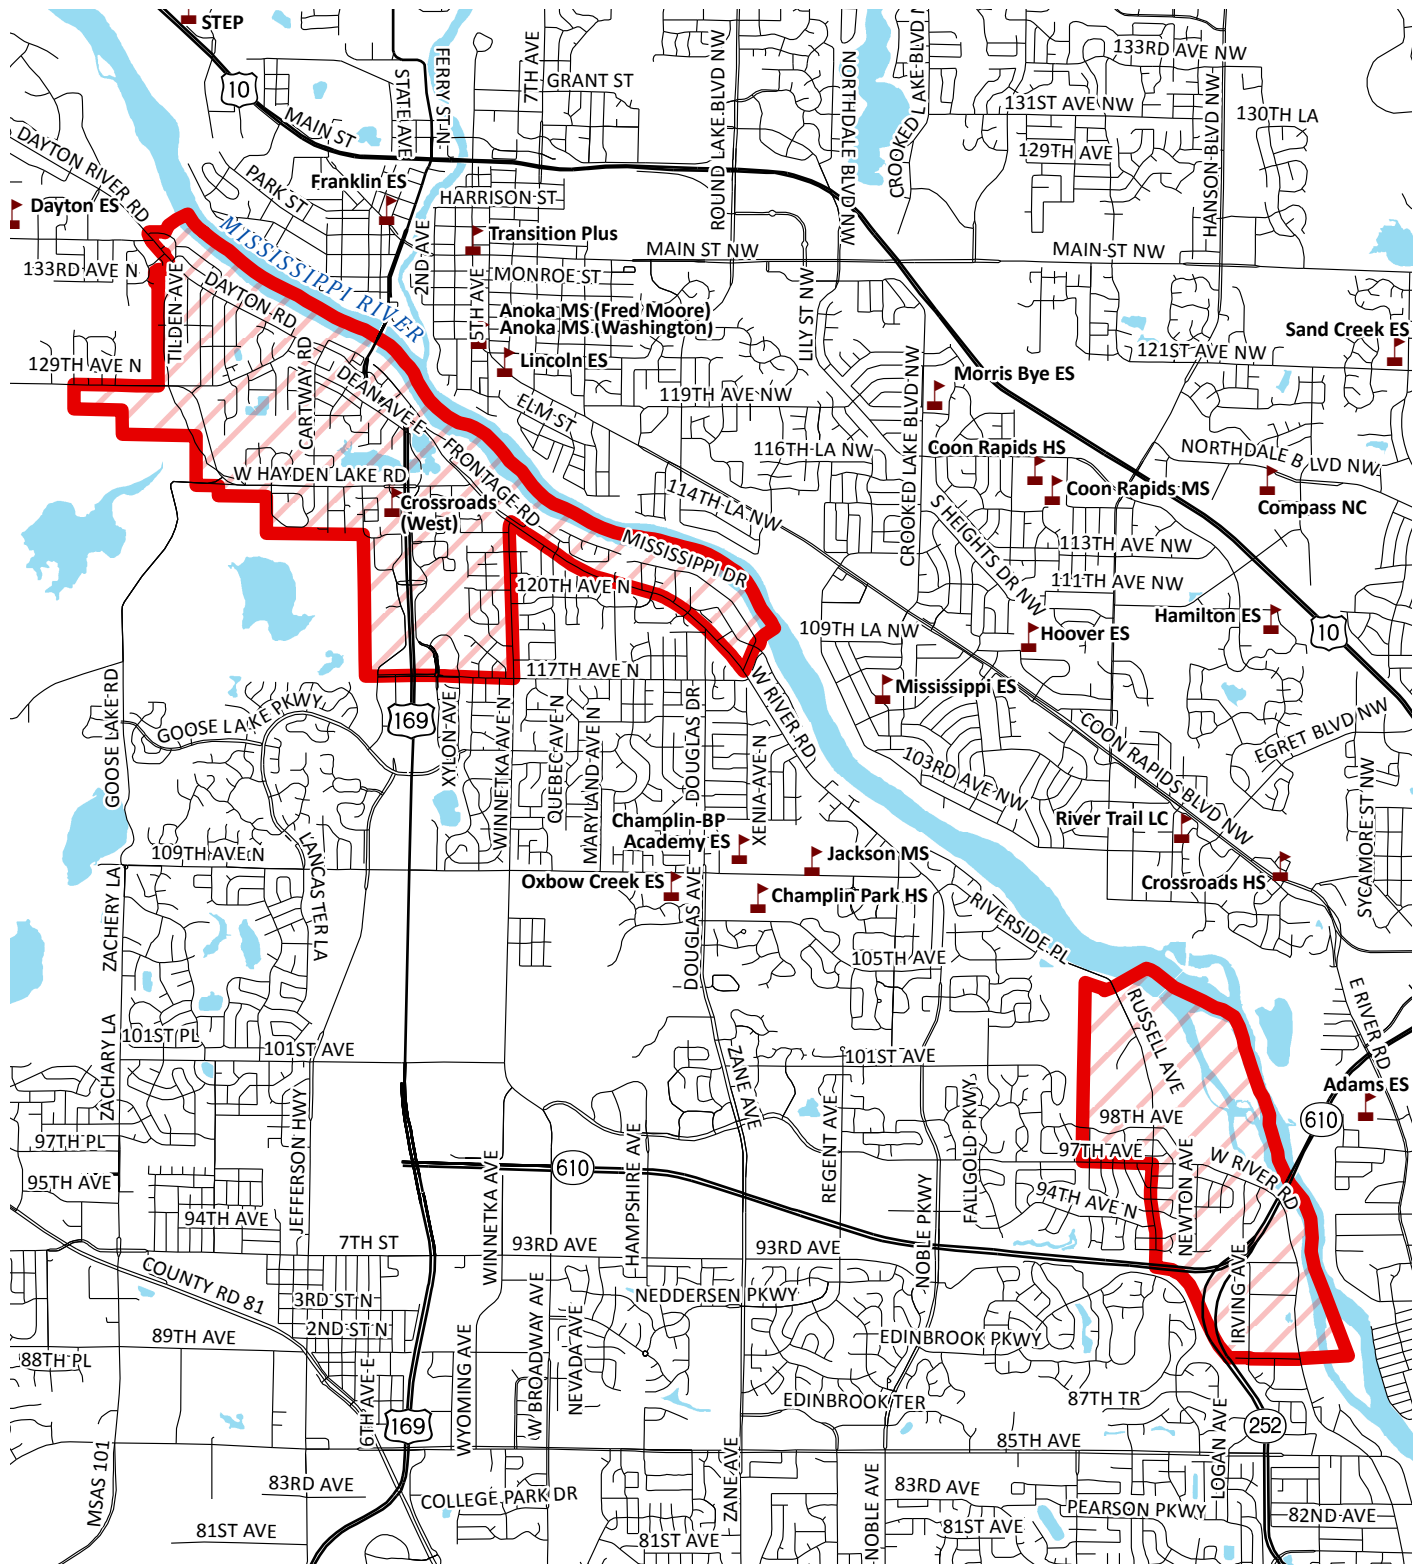

Champlin-Brooklyn Park Academy Enrollment Area

-  Anoka-Hennepin School Location
-  Champlin-Brooklyn Park Academy Boundary
-  Roads
-  Lakes and Rivers

**Anoka-Hennepin
School District**

Sources: Anoka-Hennepin School District, MN DOT, MN DNR

EXCENSUS^{INC} Map Created June 2010