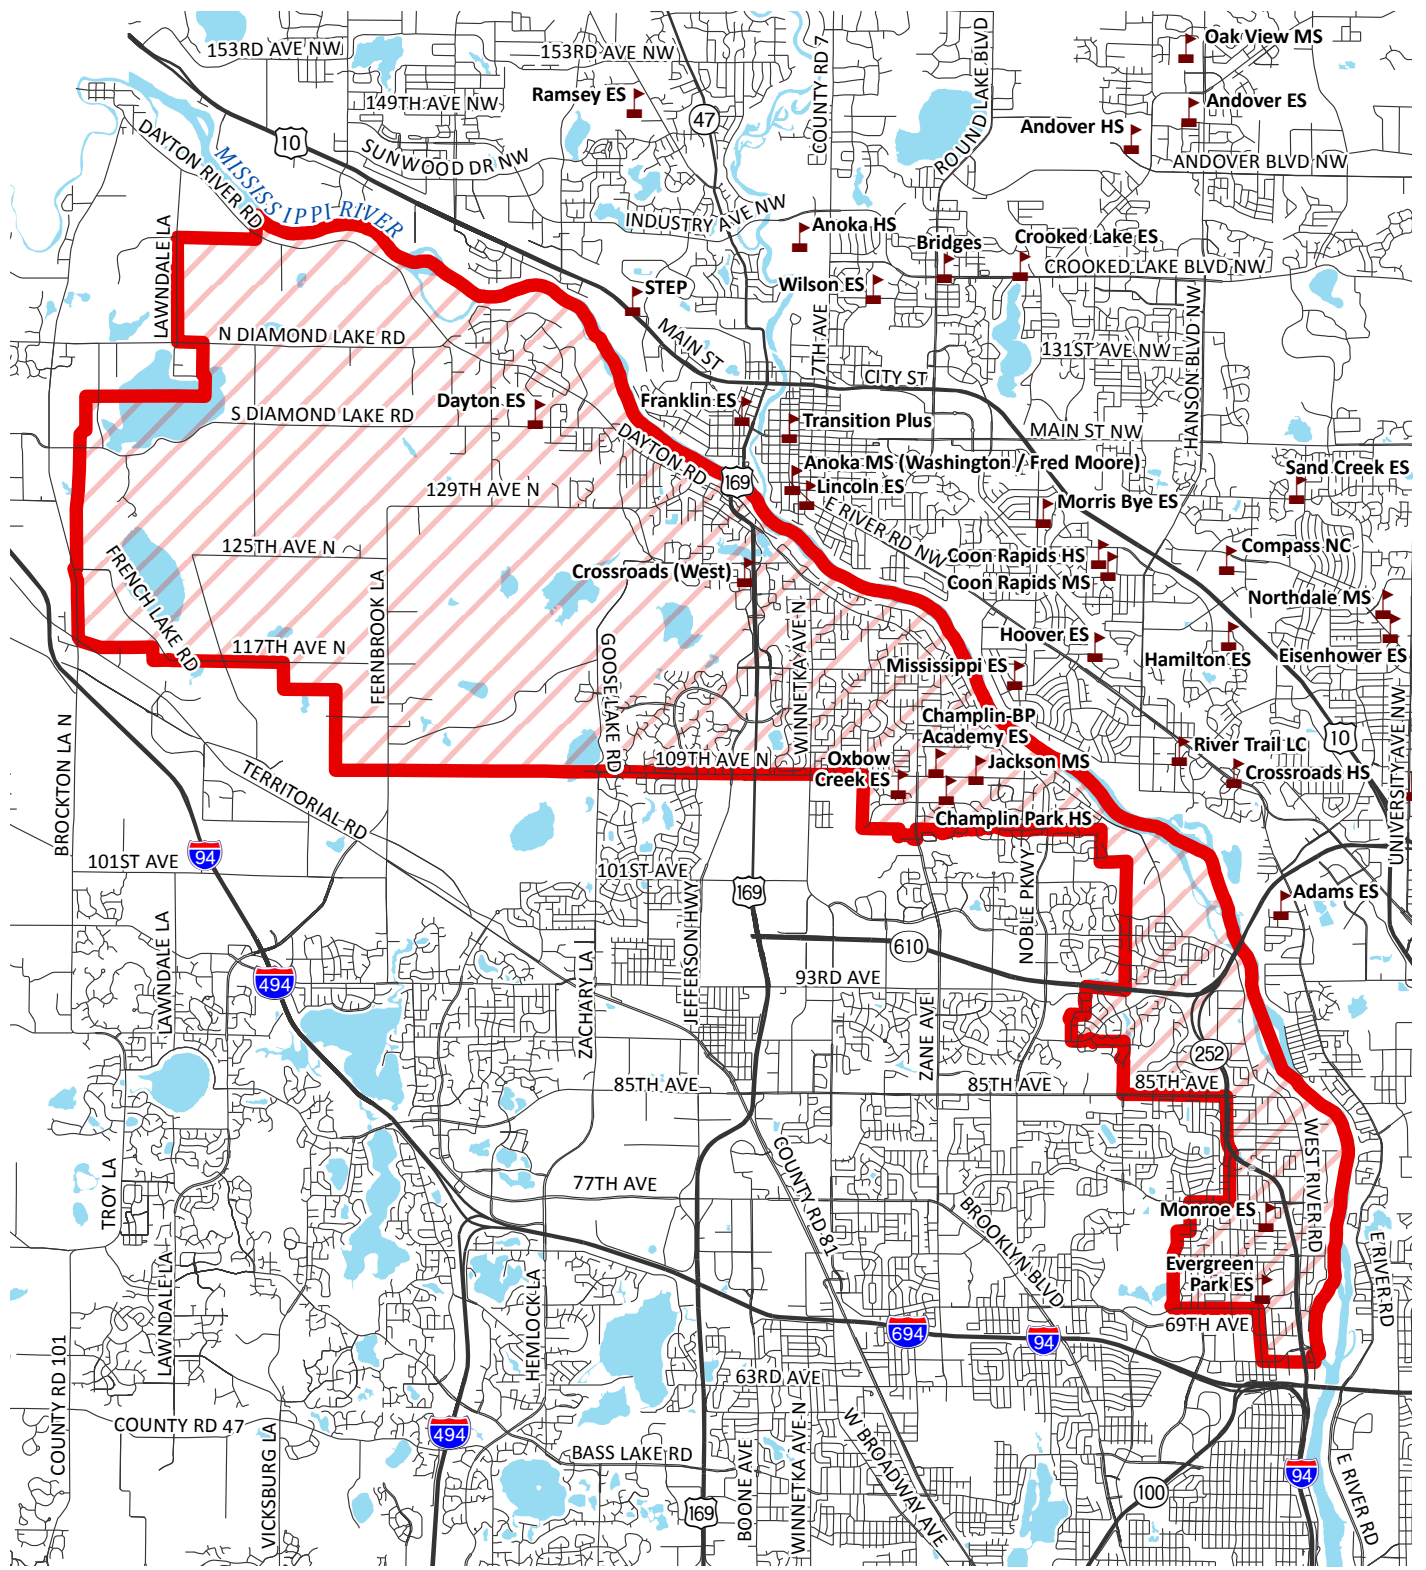

# Champlin Park High School Enrollment Area

-  Anoka-Hennepin School Location
-  Champlin Park High School Boundary
-  Roads
-  Lakes and Rivers

**Anoka-Hennepin  
School District**

Sources: Anoka-Hennepin School District, MN DOT, MN DNR