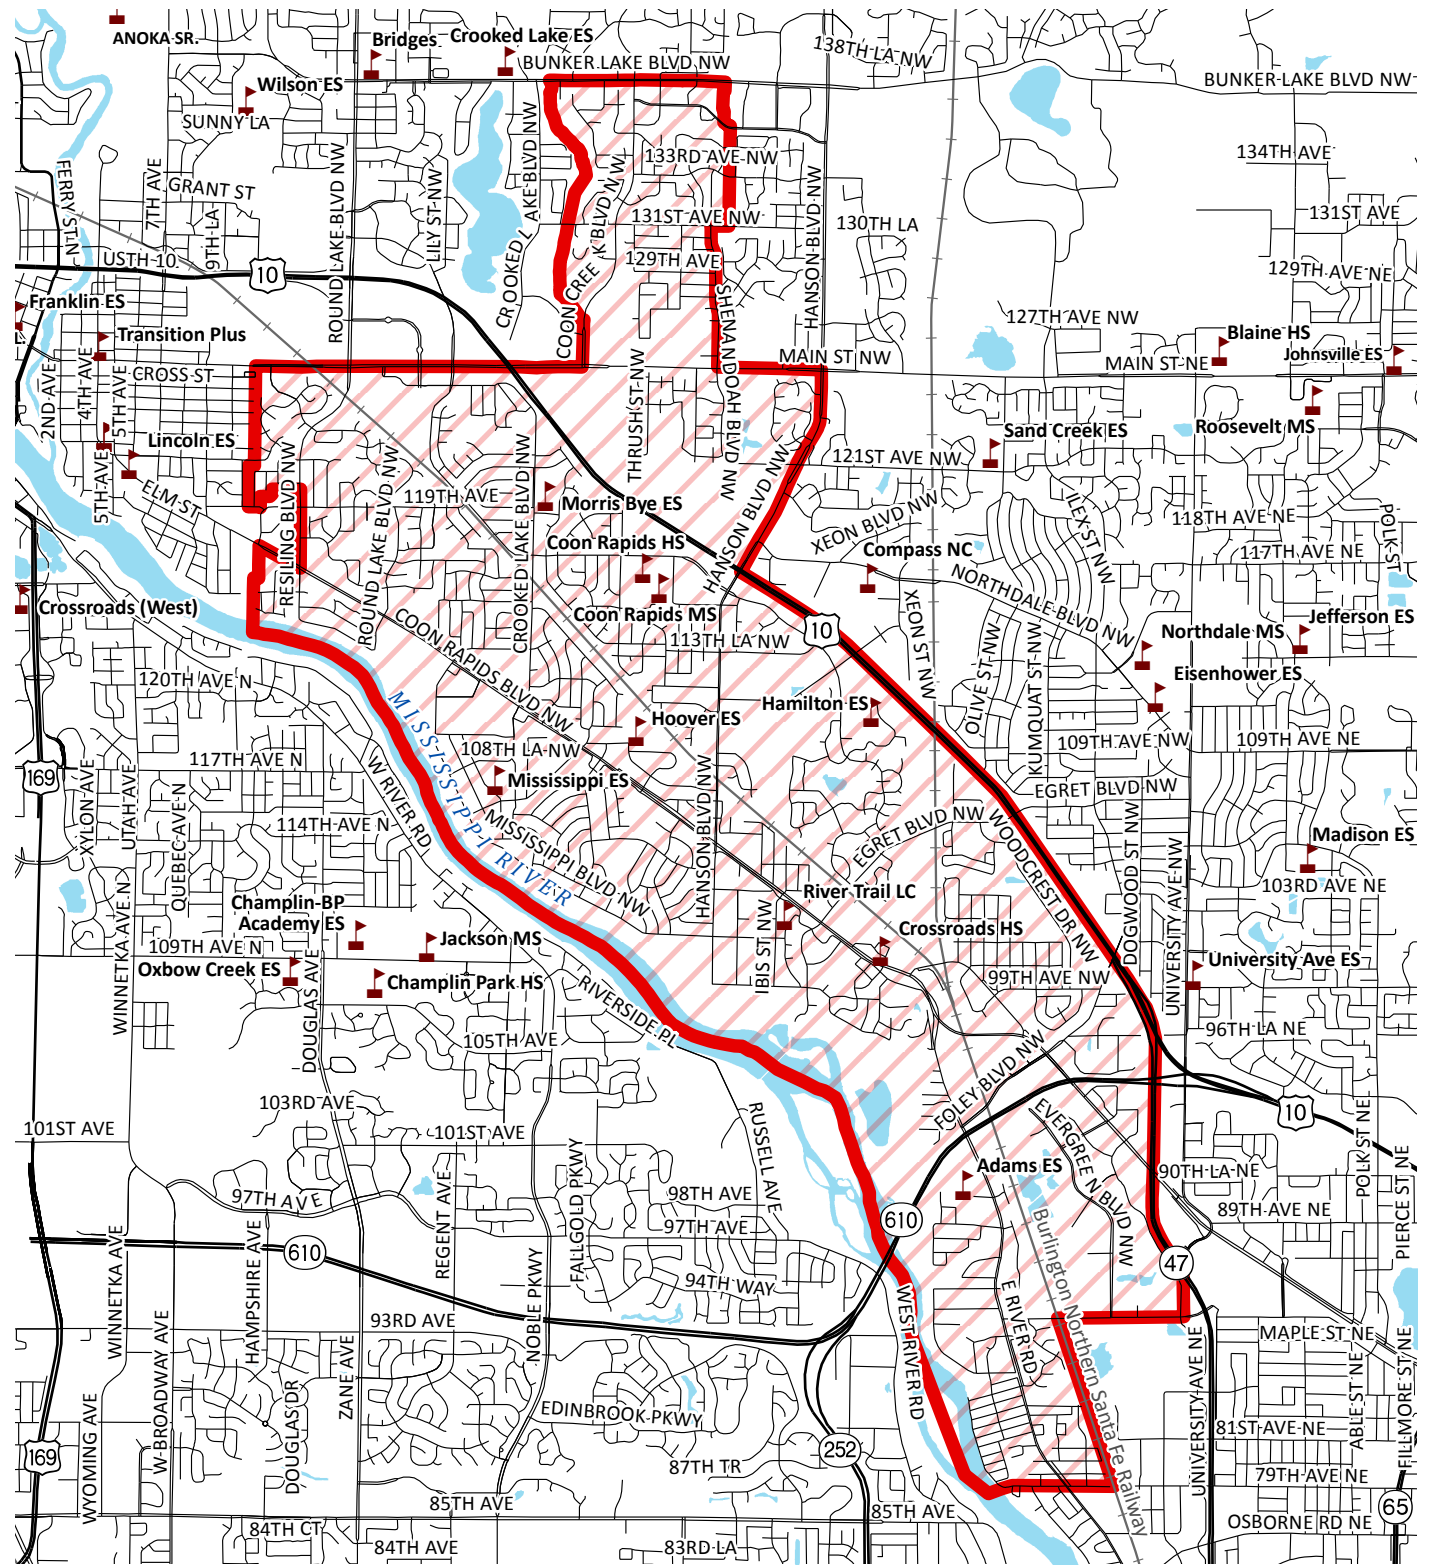

Coon Rapids Middle School Enrollment Area

-  Anoka-Hennepin School Location
-  Coon Rapids Middle School Boundary
-  Roads
-  Lakes and Rivers

**Anoka-Hennepin
School District**

Sources: Anoka-Hennepin School District, MN DOT, MN DNR

EXCENSUS^{INC} Map Created June 2010