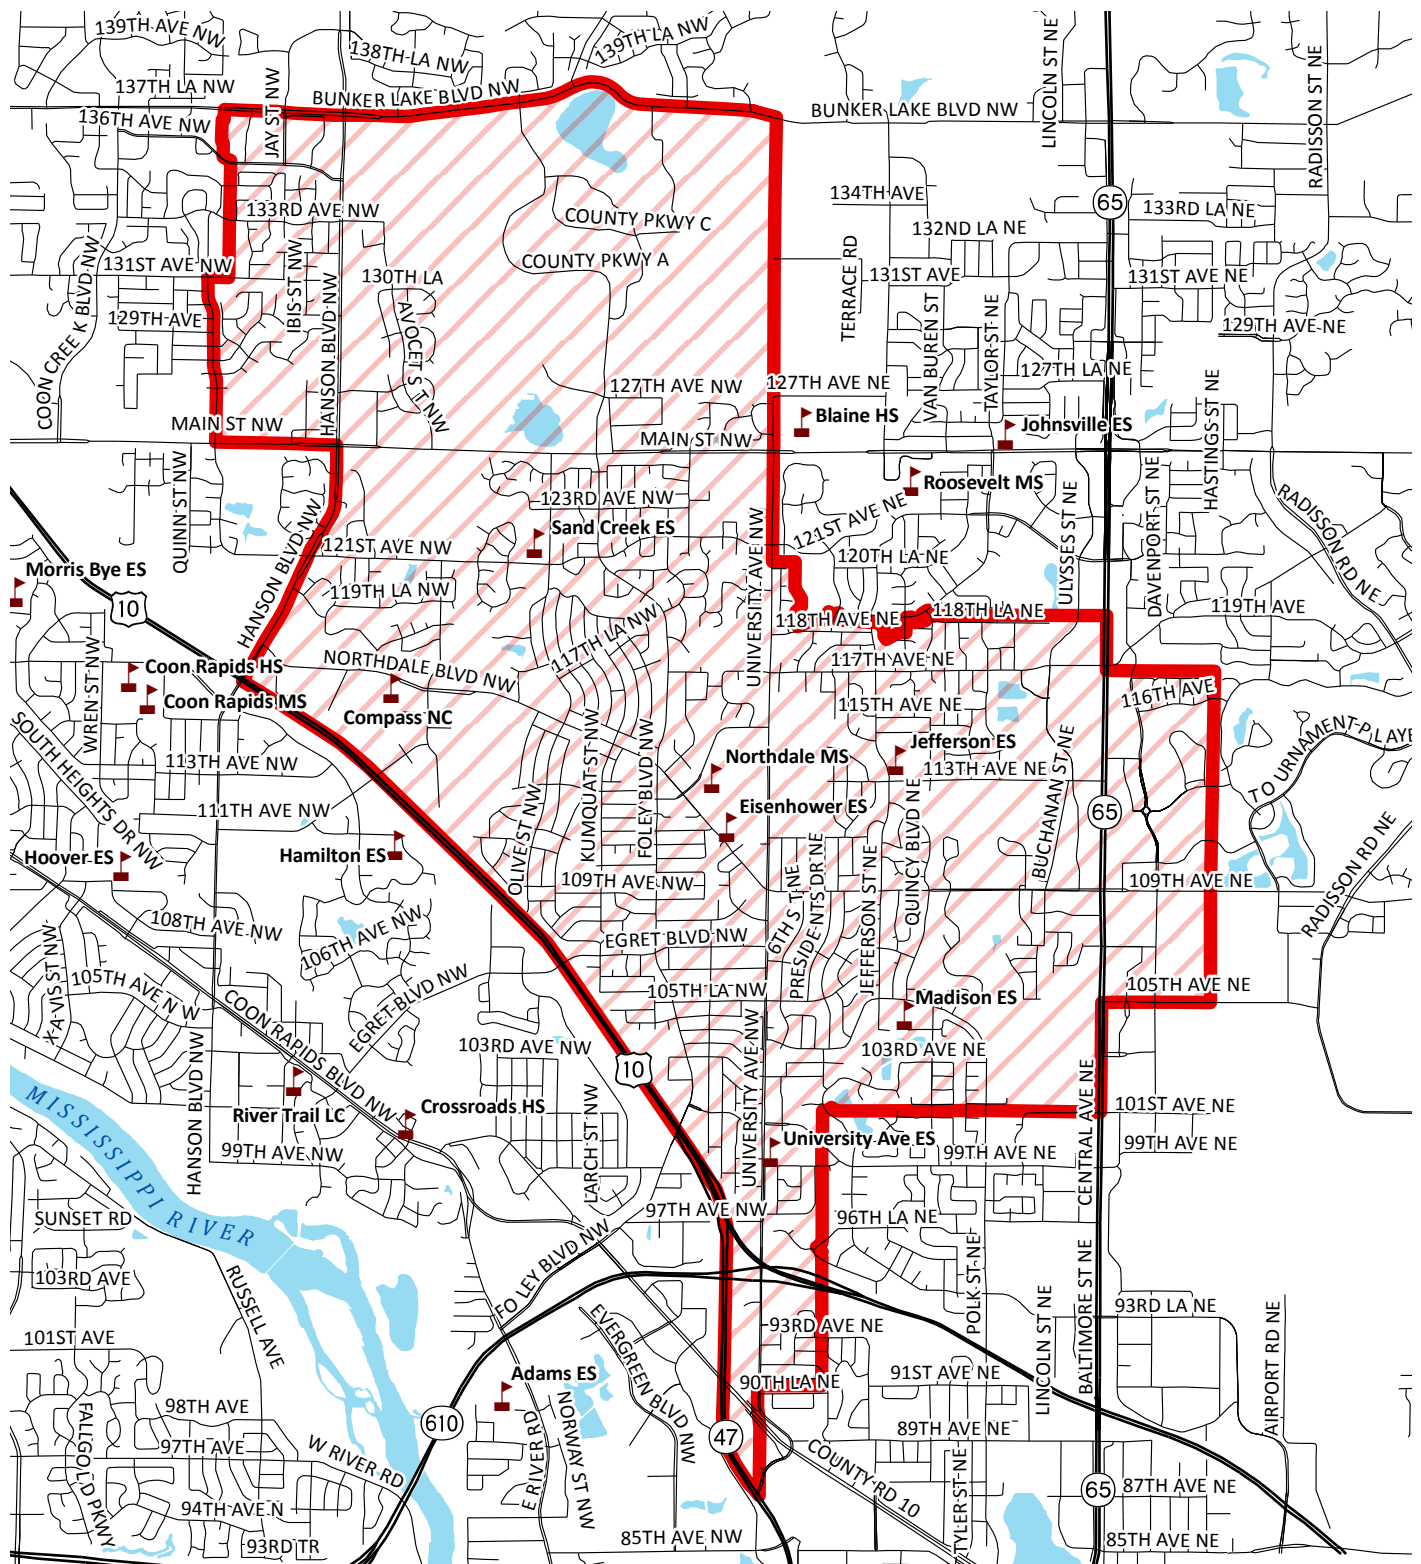

# Northdale Middle School Enrollment Area

-  Anoka-Hennepin School Location
-  Northdale Middle School Boundary

-  Roads
-  Lakes and Rivers

**Anoka-Hennepin  
School District**

Sources: Anoka-Hennepin School District, MN DOT, MN DNR

**EXCENSUS<sup>INC</sup>** Map Created June 2010