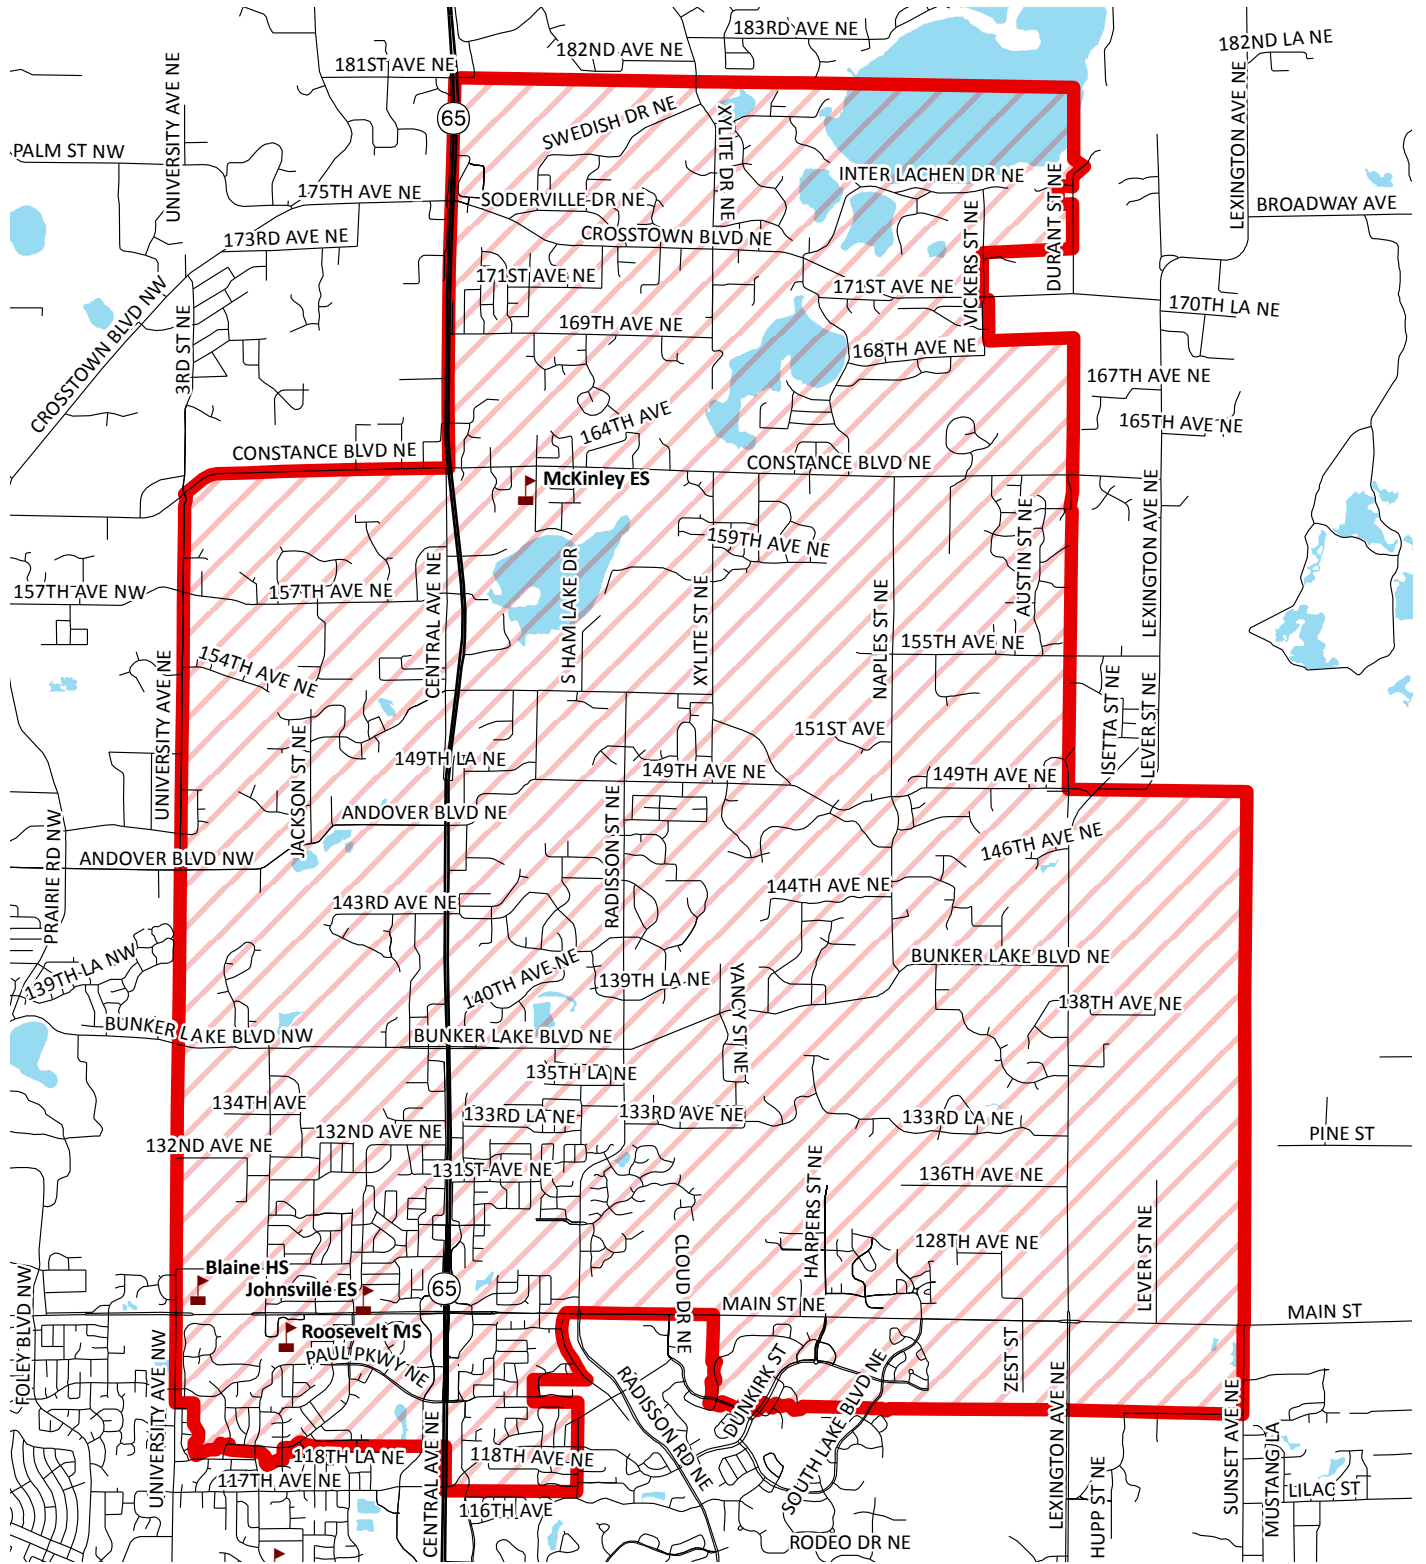

Roosevelt Middle School Enrollment Area

-  Anoka-Hennepin School Location
-  Roosevelt Middle School Boundary
-  Roads
-  Lakes and Rivers

**Anoka-Hennepin
School District**

Sources: Anoka-Hennepin School District, MN DOT, MN DNR

EXCENSUS^{INC} Map Created June 2010