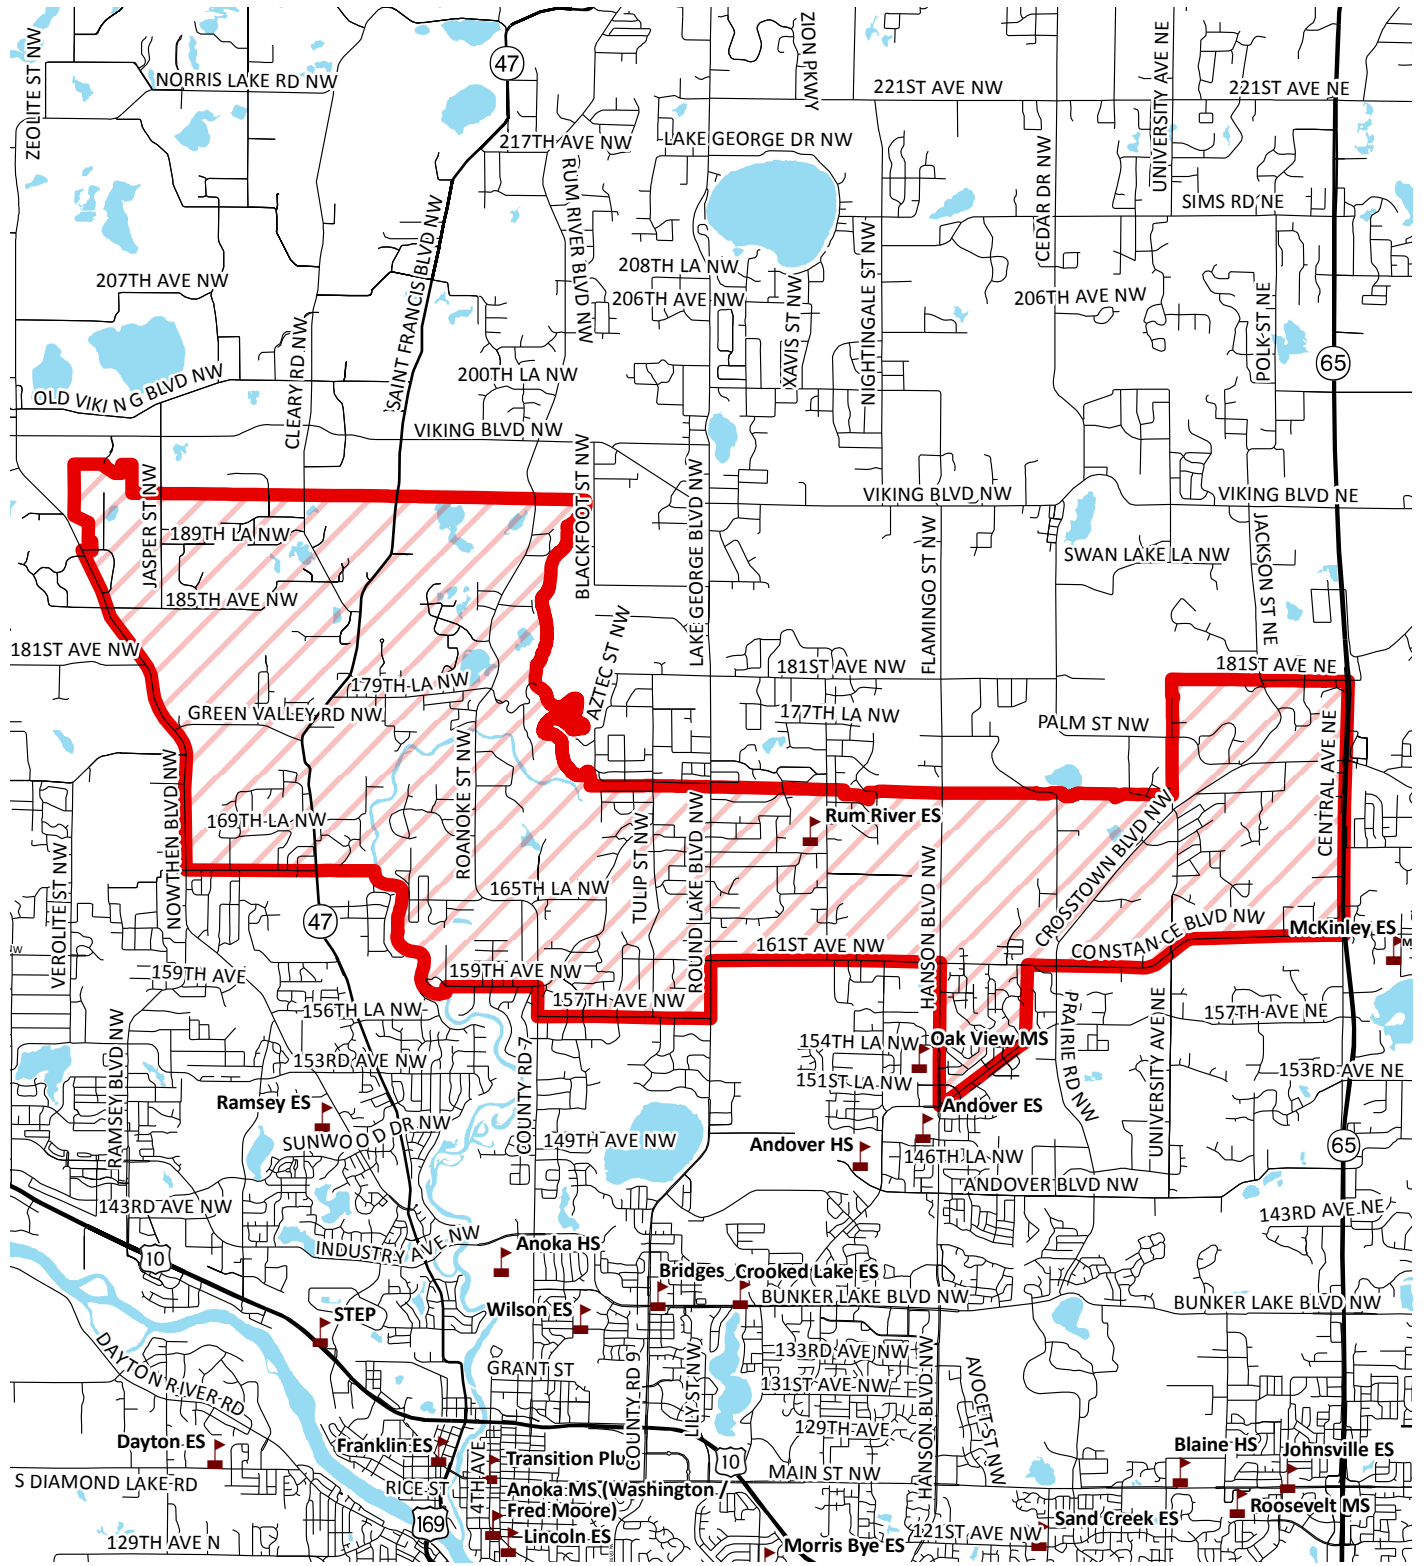

# Rum River Elementary Enrollment Area

-  Anoka-Hennepin School Location
-  Rum River Elementary School Boundary
-  Roads
-  Lakes and Rivers

**Anoka-Hennepin  
School District**

EXCENSUS<sup>INC</sup> Map Created June 2010

Sources: Anoka-Hennepin School District, MN DOT, MN DNR