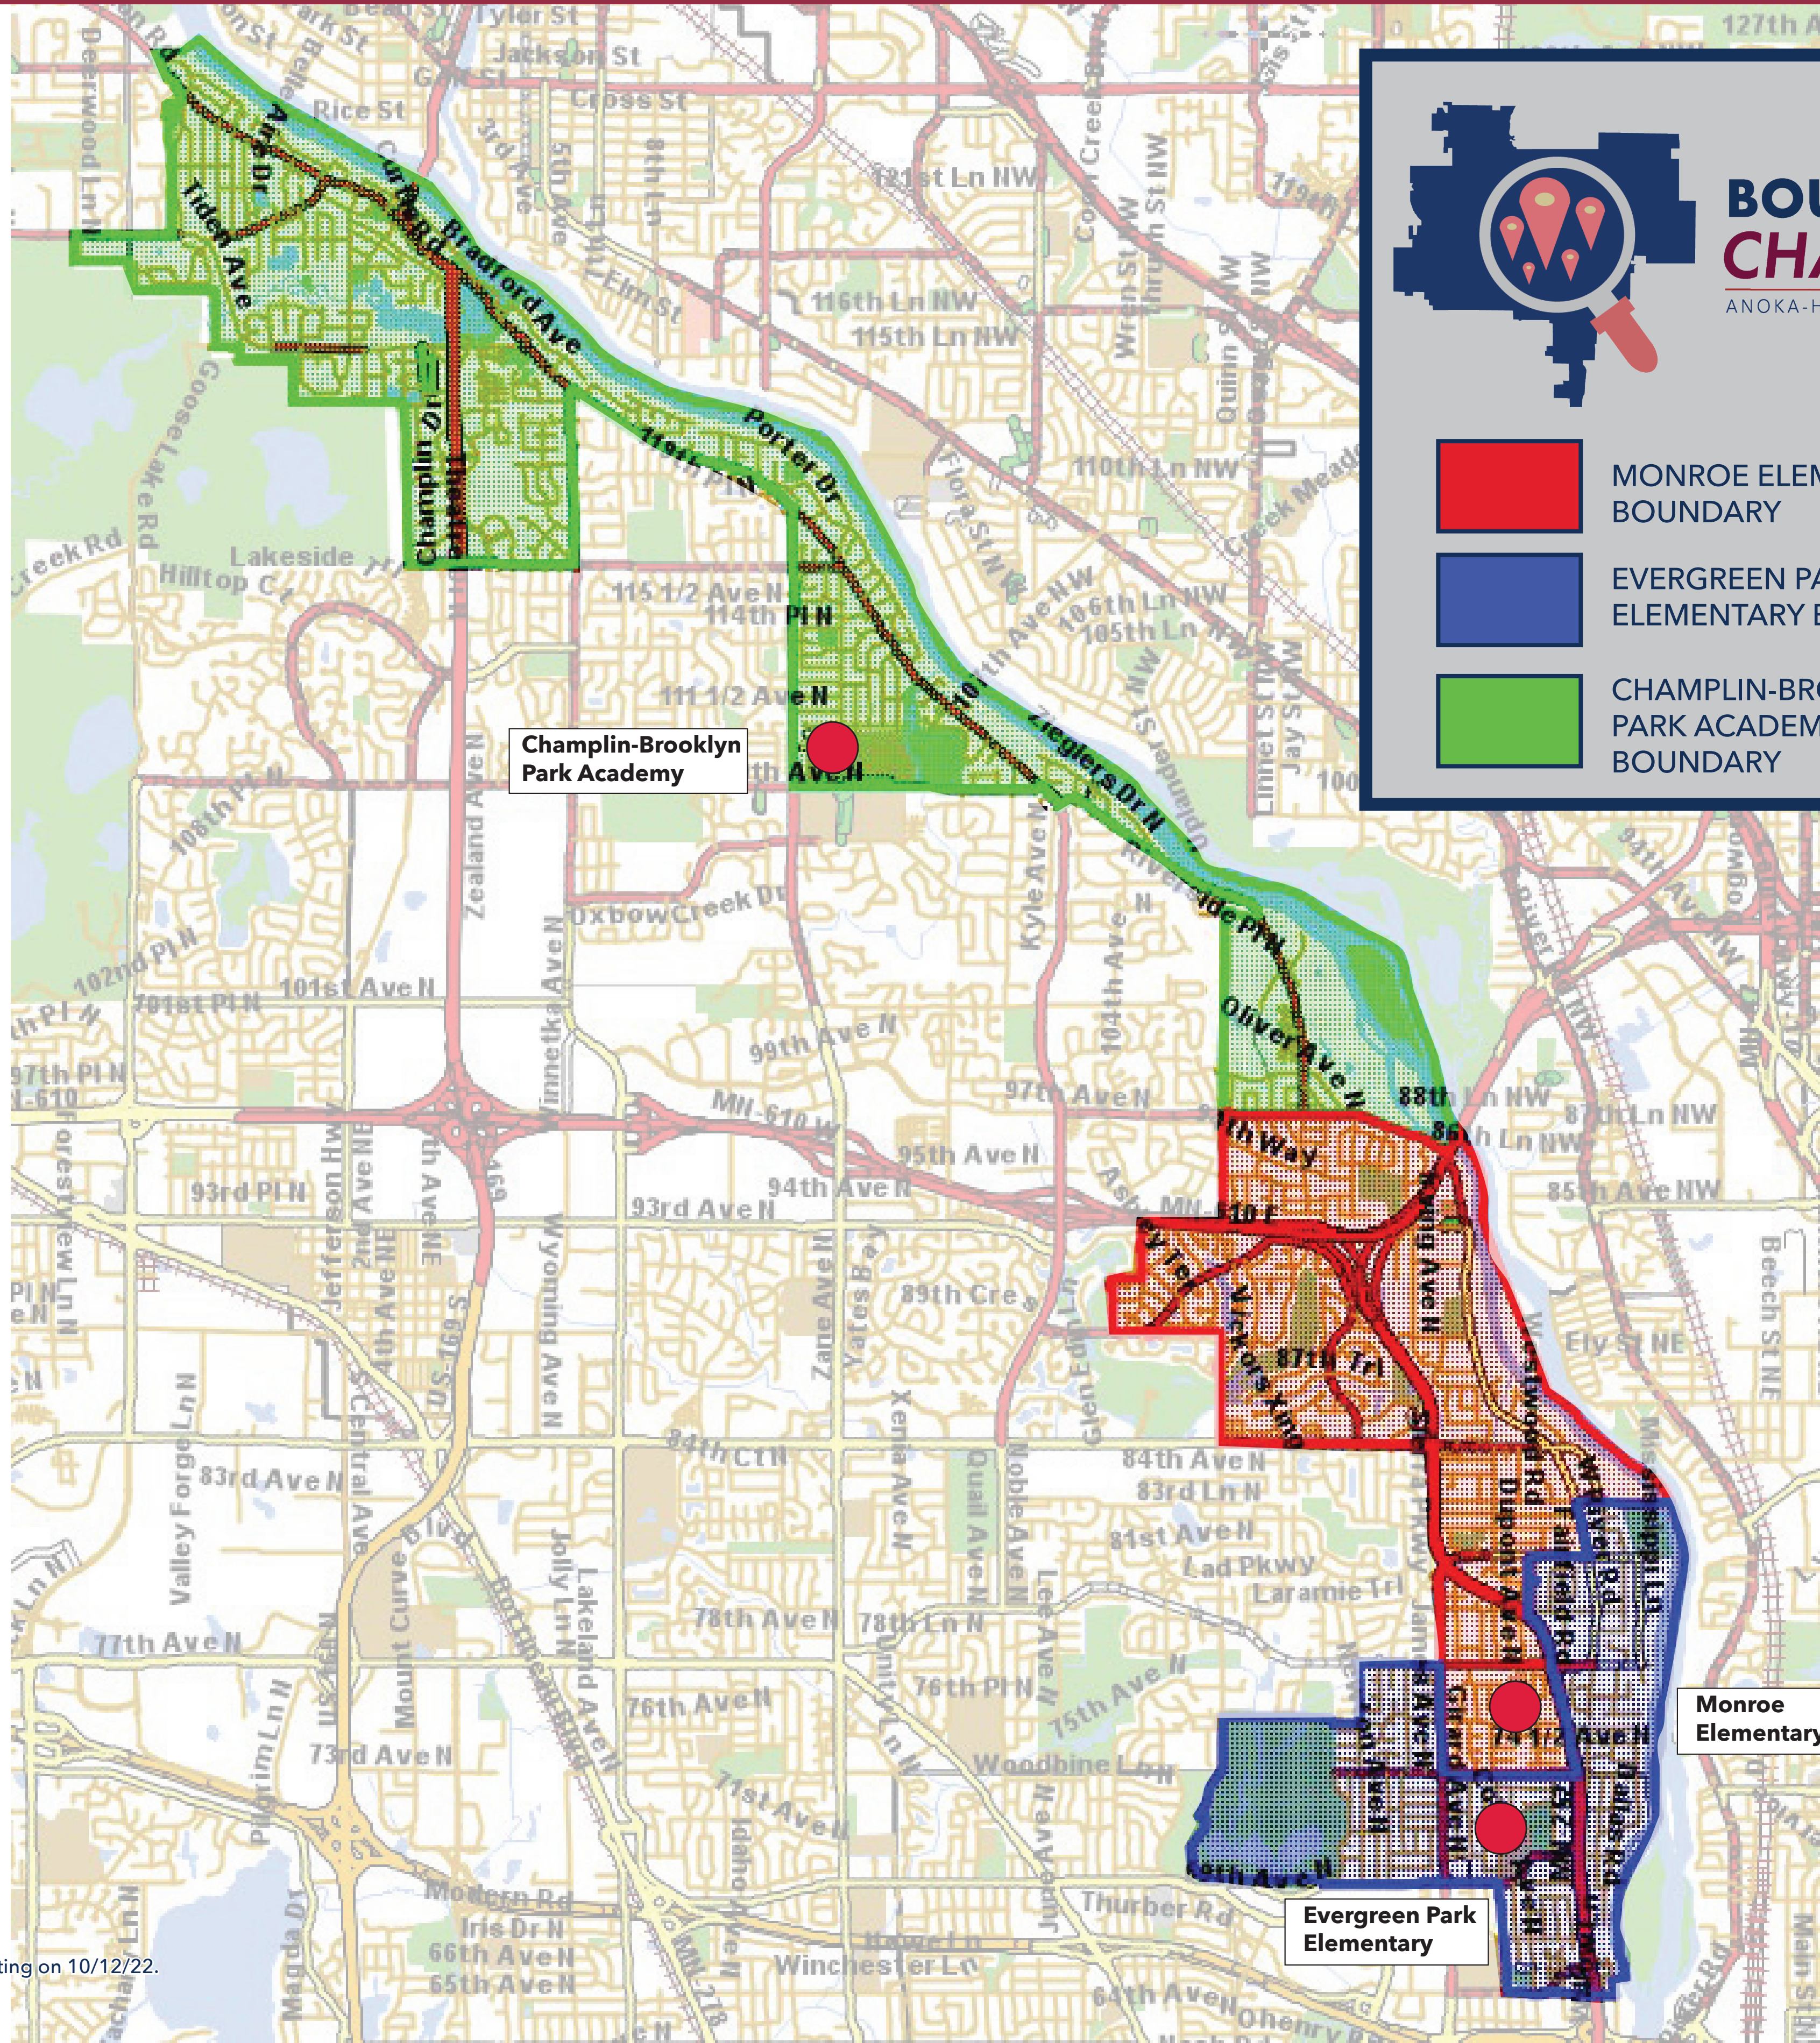

ANOKA-HENNEPIN SCHOOL DISTRICT

Champlin-Brooklyn Park Academy and Monroe and Evergreen Park Elementary Schools

PROPOSED ENROLLMENT AREA

BOUNDARY CHANGES
ANOKA-HENNEPIN SCHOOLS

-  MONROE ELEMENTARY BOUNDARY
-  EVERGREEN PARK ELEMENTARY BOUNDARY
-  CHAMPLIN-BROOKLYN PARK ACADEMY BOUNDARY

Champlin-Brooklyn Park Academy

Monroe Elementary

Evergreen Park Elementary