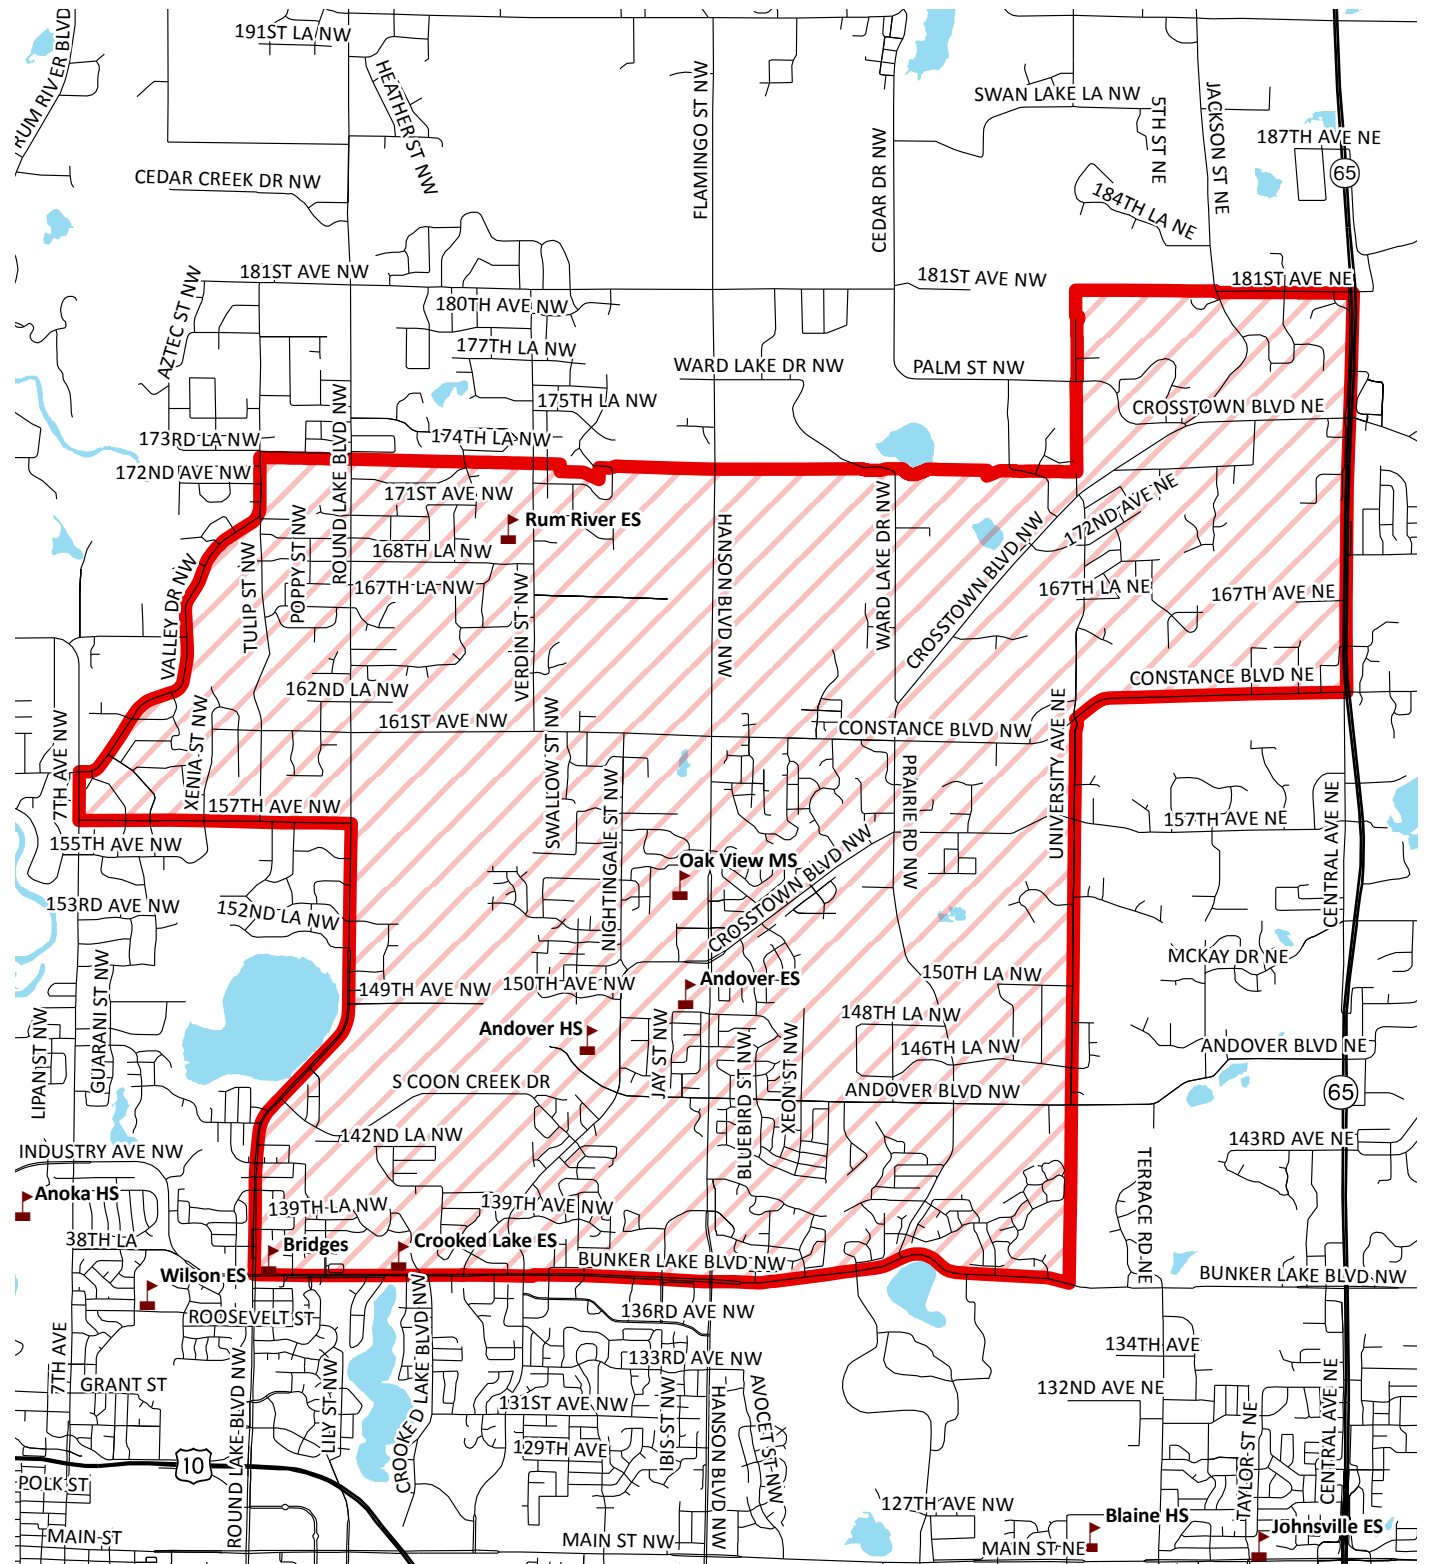

# Andover High School Enrollment Area

-  Anoka-Hennepin School Location
-  Andover High School Boundary
-  Roads
-  Lakes and Rivers

**Anoka-Hennepin  
School District**

Sources: Anoka-Hennepin School District, MN DOT, MN DNR

EXCENSUS<sup>INC</sup> Map Created June 2010