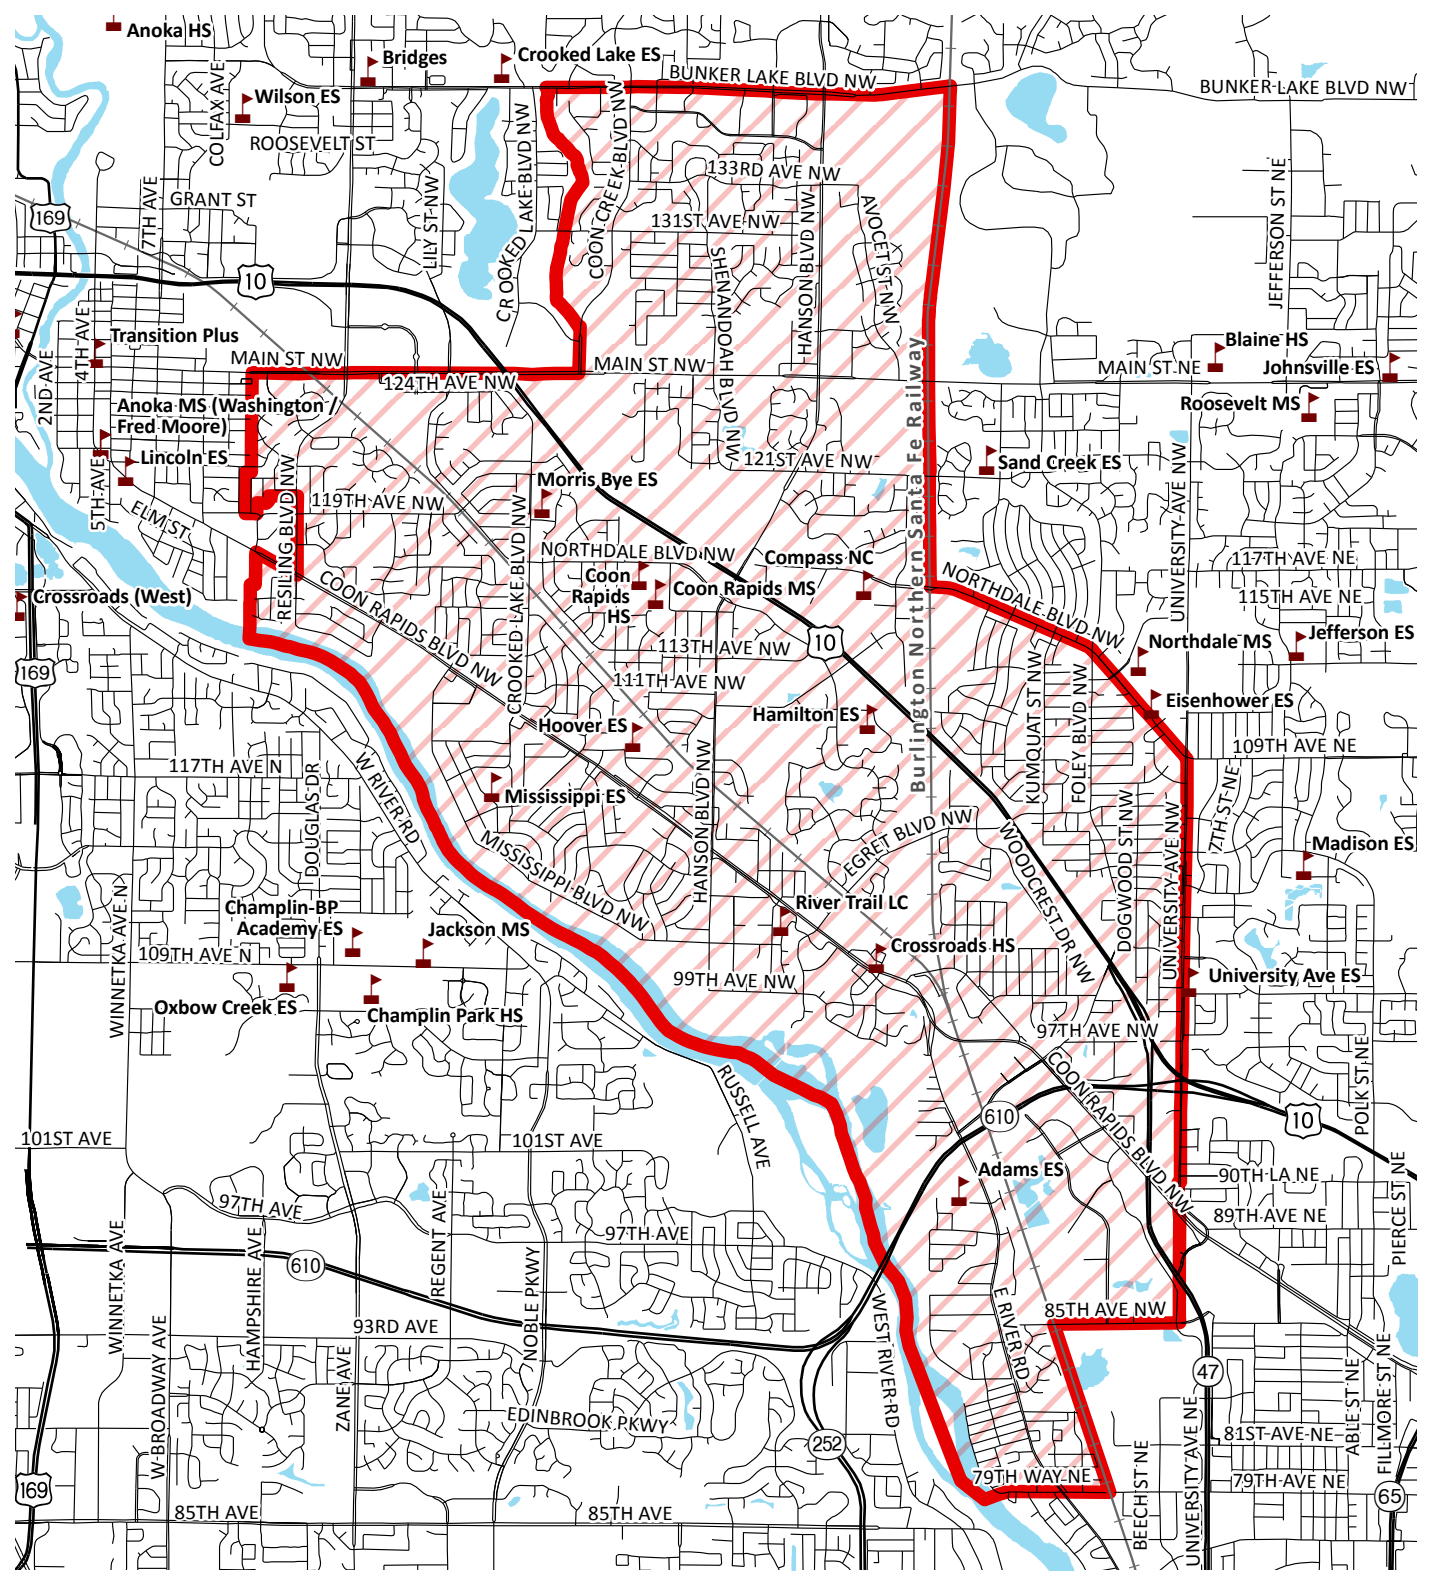

Coon Rapids High School Enrollment Area

-  Anoka-Hennepin School Location
-  Coon Rapids High School Boundary
-  Roads
-  Lakes and Rivers

**Anoka-Hennepin
School District**

Sources: Anoka-Hennepin School District, MN DOT, MN DNR

EXCENSUS^{INC} Map Created June 2010