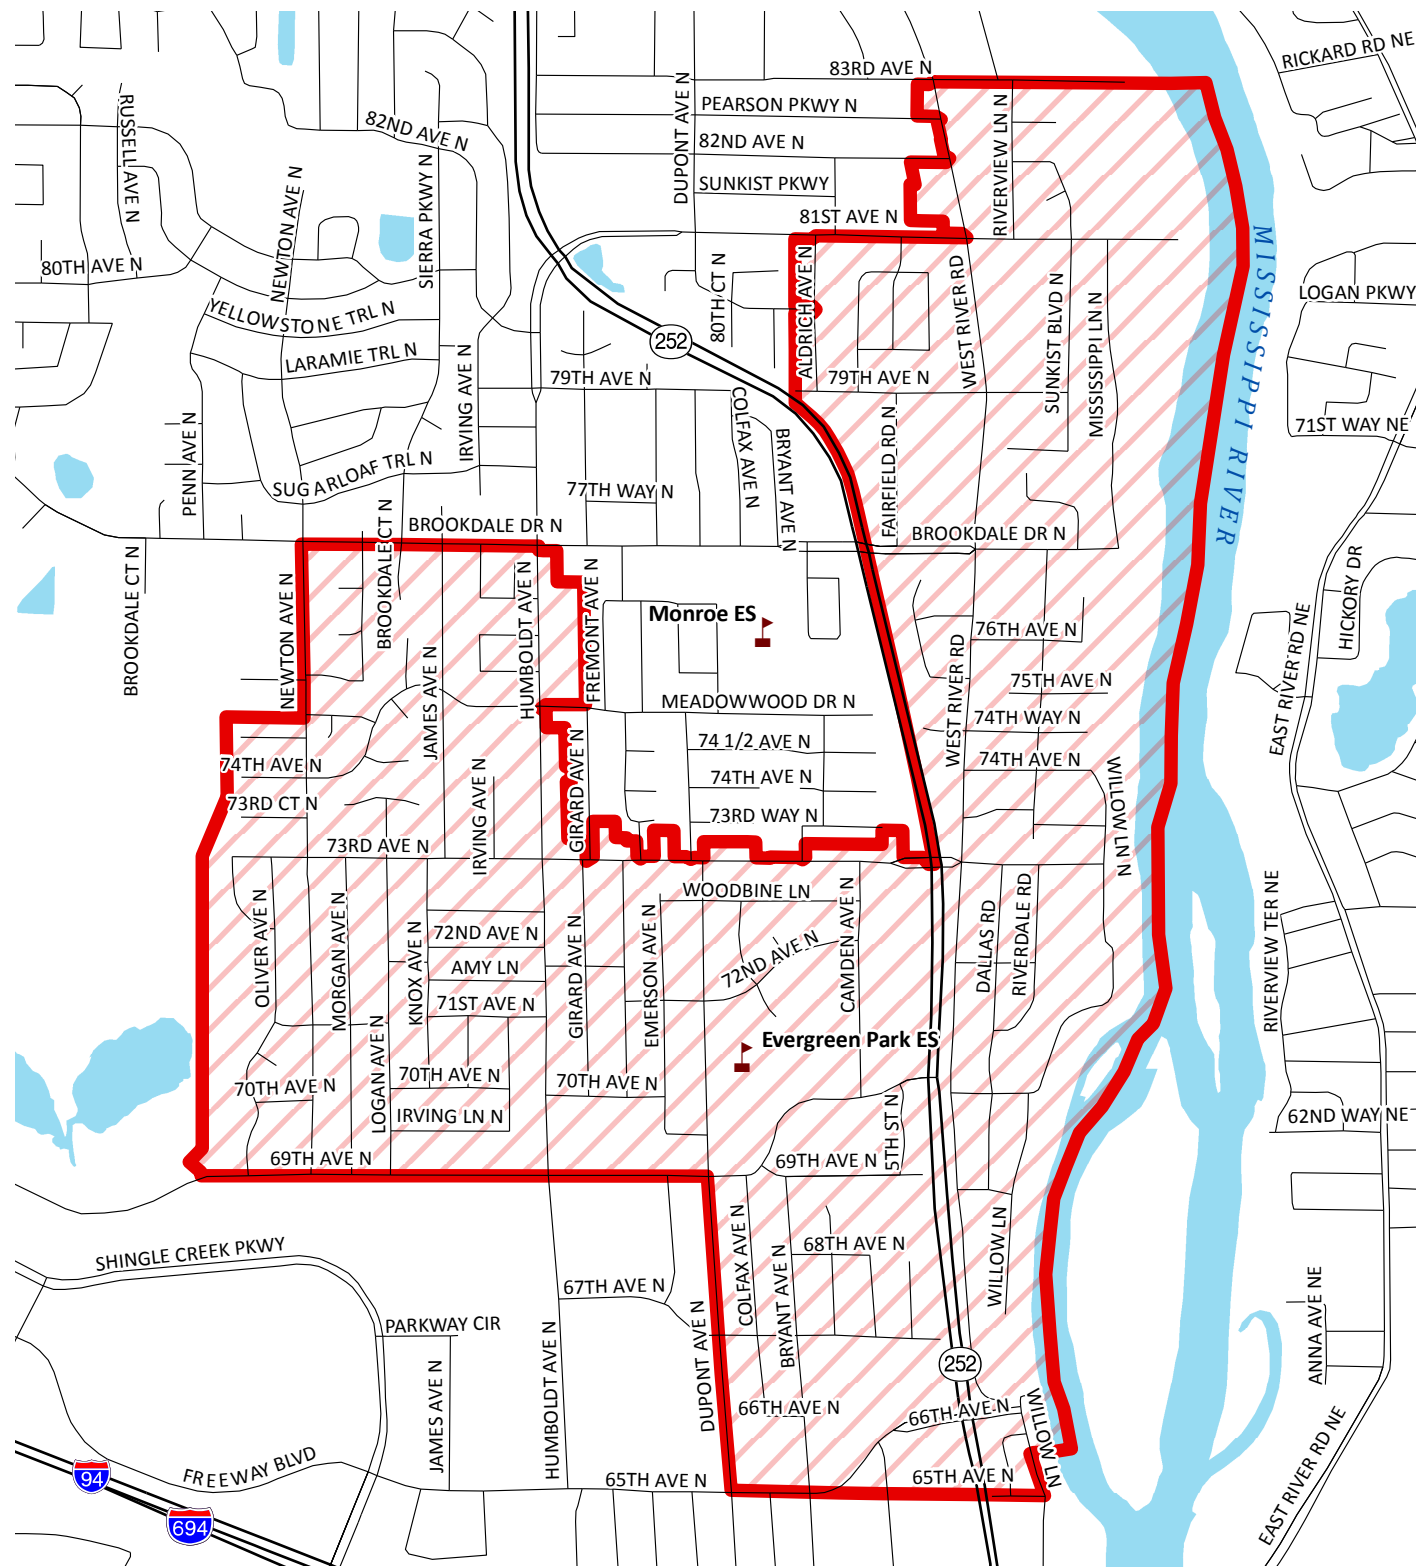

Evergreen Park Elementary Enrollment Area

-  Anoka-Hennepin School Location
-  Evergreen Park Elementary School Boundary
-  Roads
-  Lakes and Rivers

**Anoka-Hennepin
School District**

Sources: Anoka-Hennepin School District, MN DOT, MN DNR

EXCENSUS^{INC} Map Created June 2010