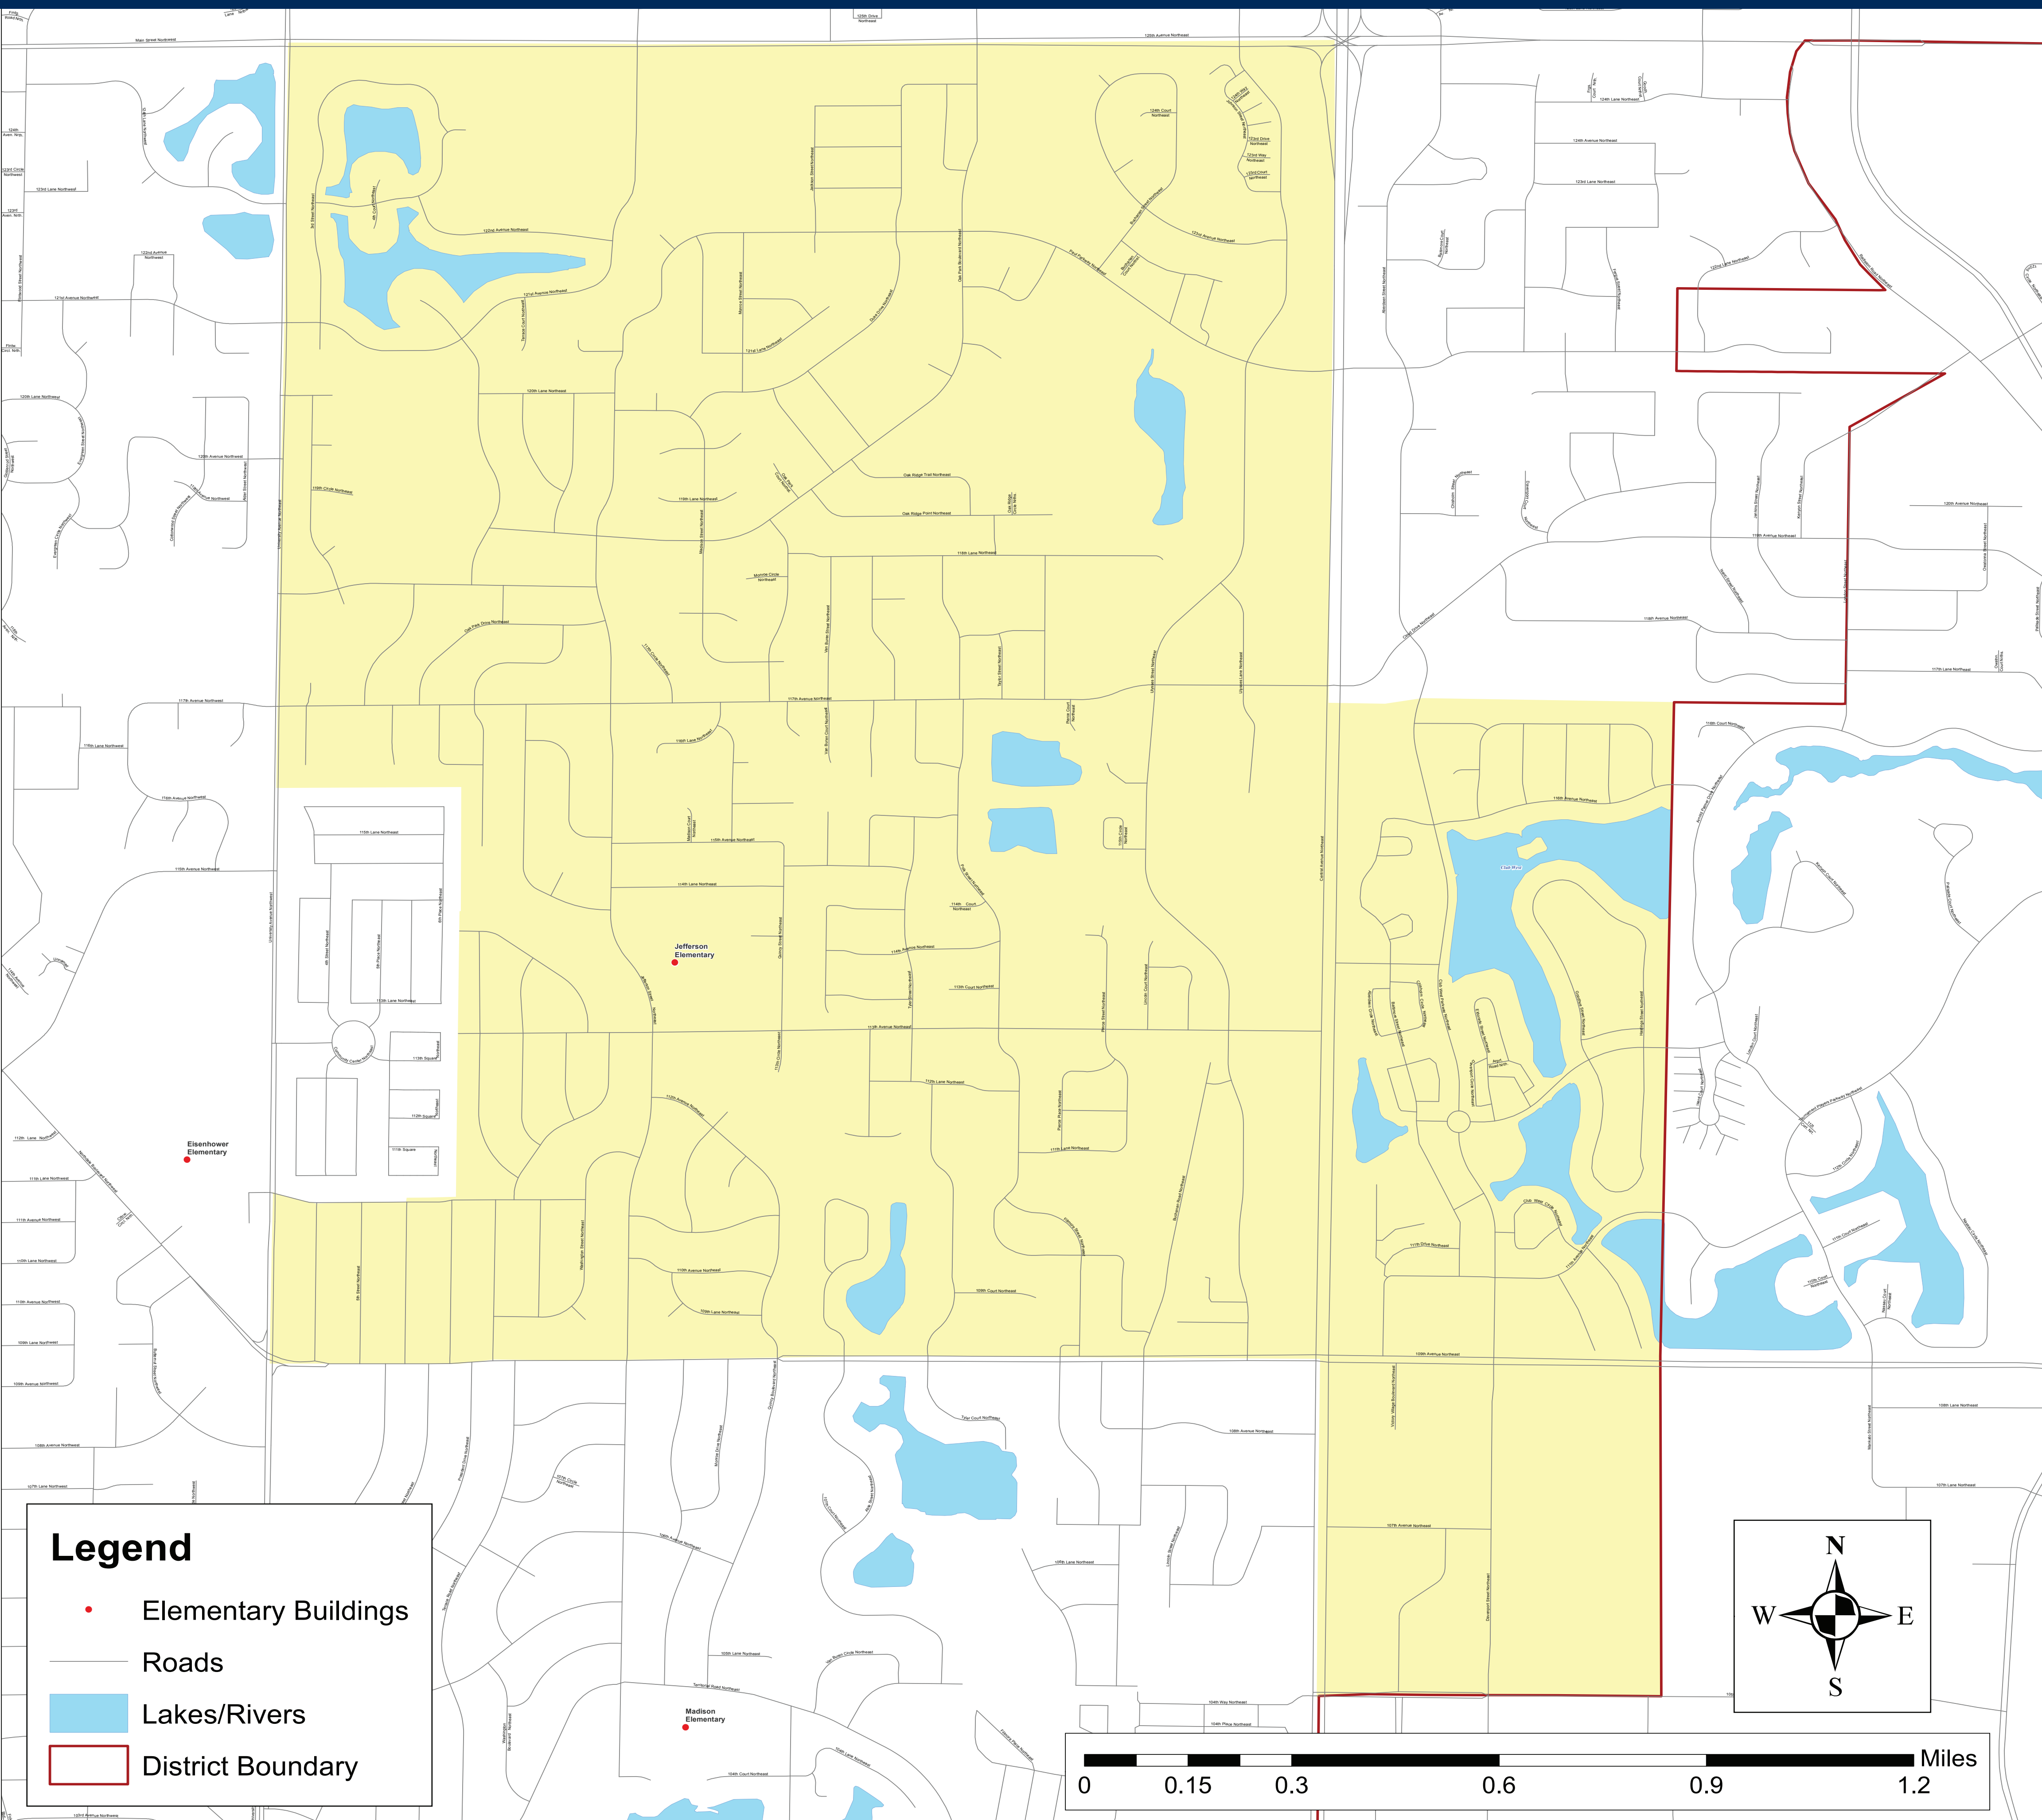

JEFFERSON ELEMENTARY SCHOOL

Enrollment area

September 2023

JEFFERSON ELEMENTARY SCHOOL
11331 Jefferson Street NE, Blaine , MN 55434
763-506-2900
ahschools.us/jefferson