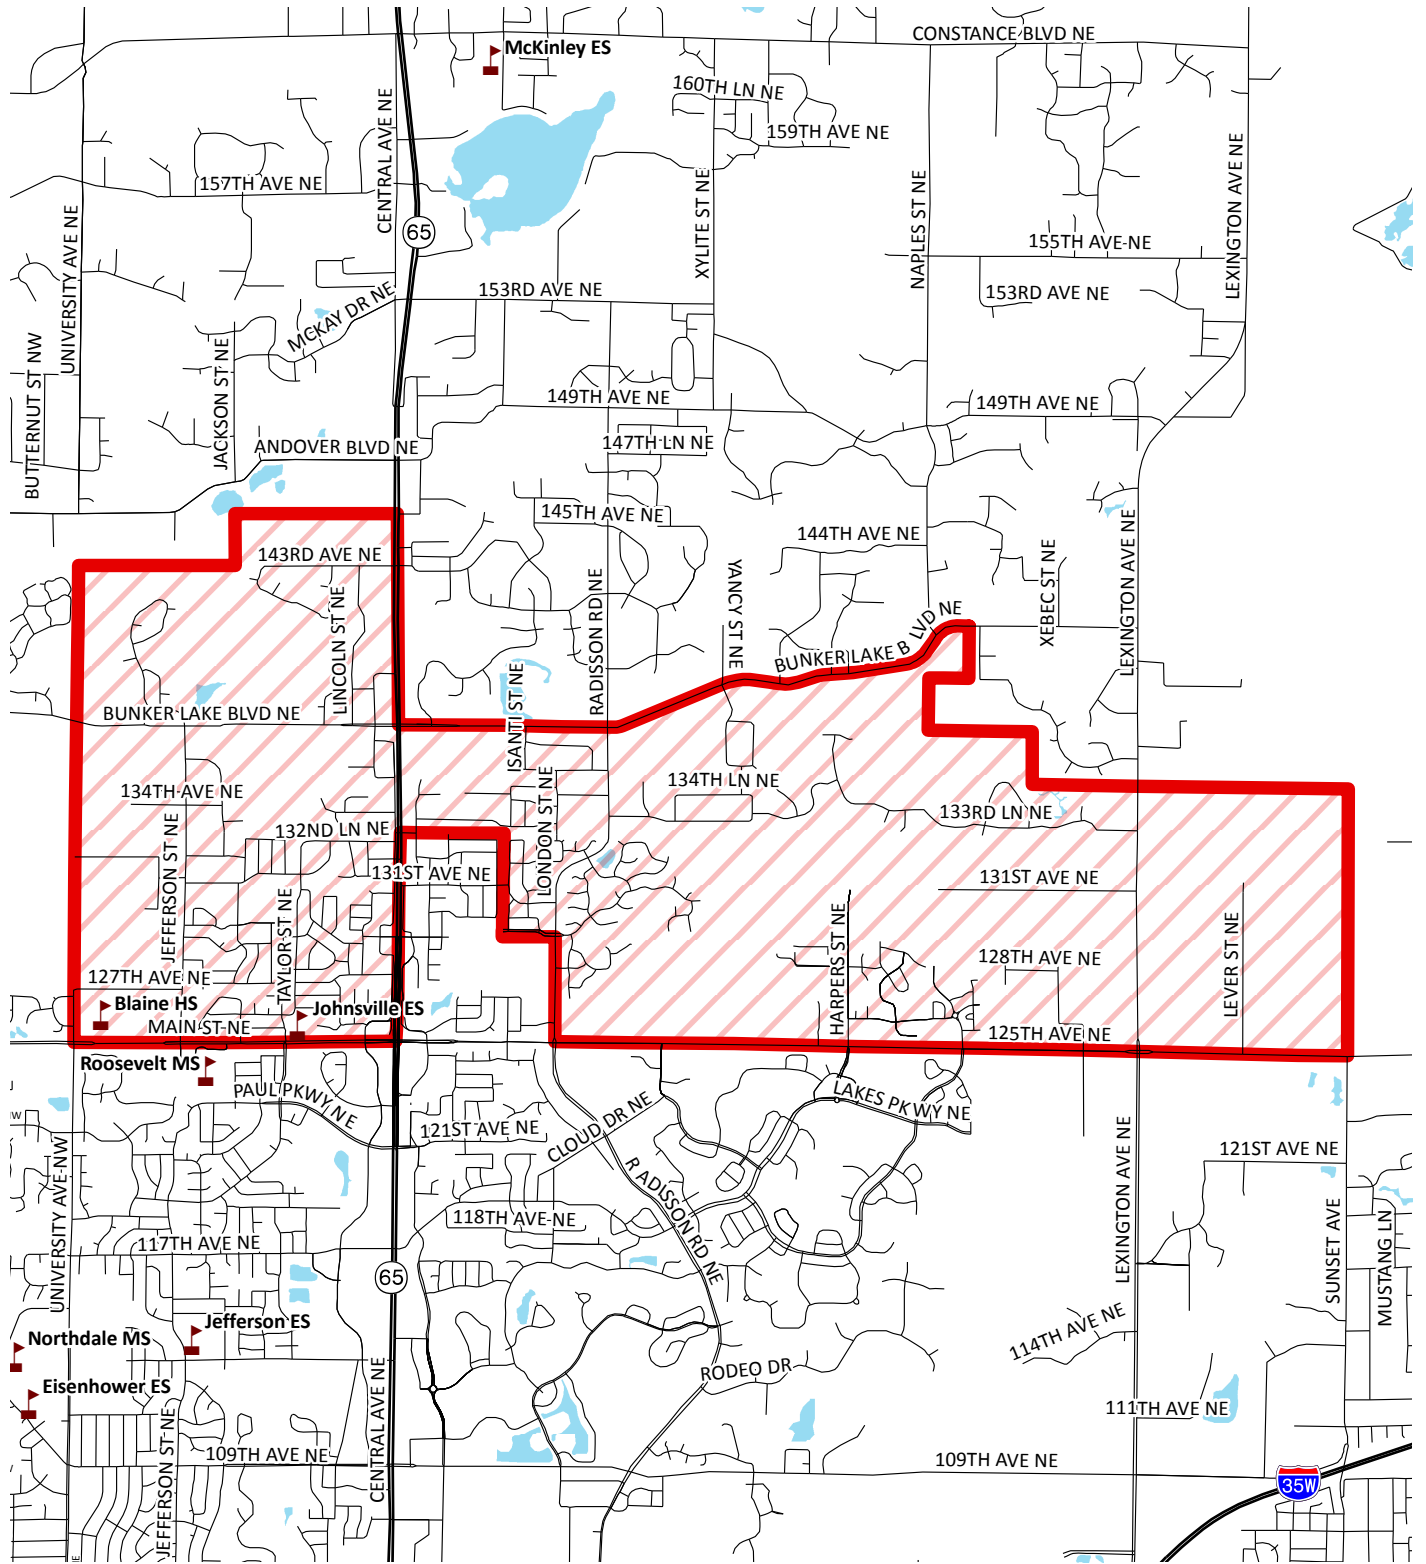

Johnsville Elementary Enrollment Area

-  Anoka-Hennepin School Location
-  Johnsville Elementary School Boundary
-  Roads
-  Lakes and Rivers

0 0.25 0.5 1 Miles

**Anoka-Hennepin
School District**

Sources: Anoka-Hennepin School District, MN DOT, MN DNR

EXCENSUS^{INC} Map Created June 2010