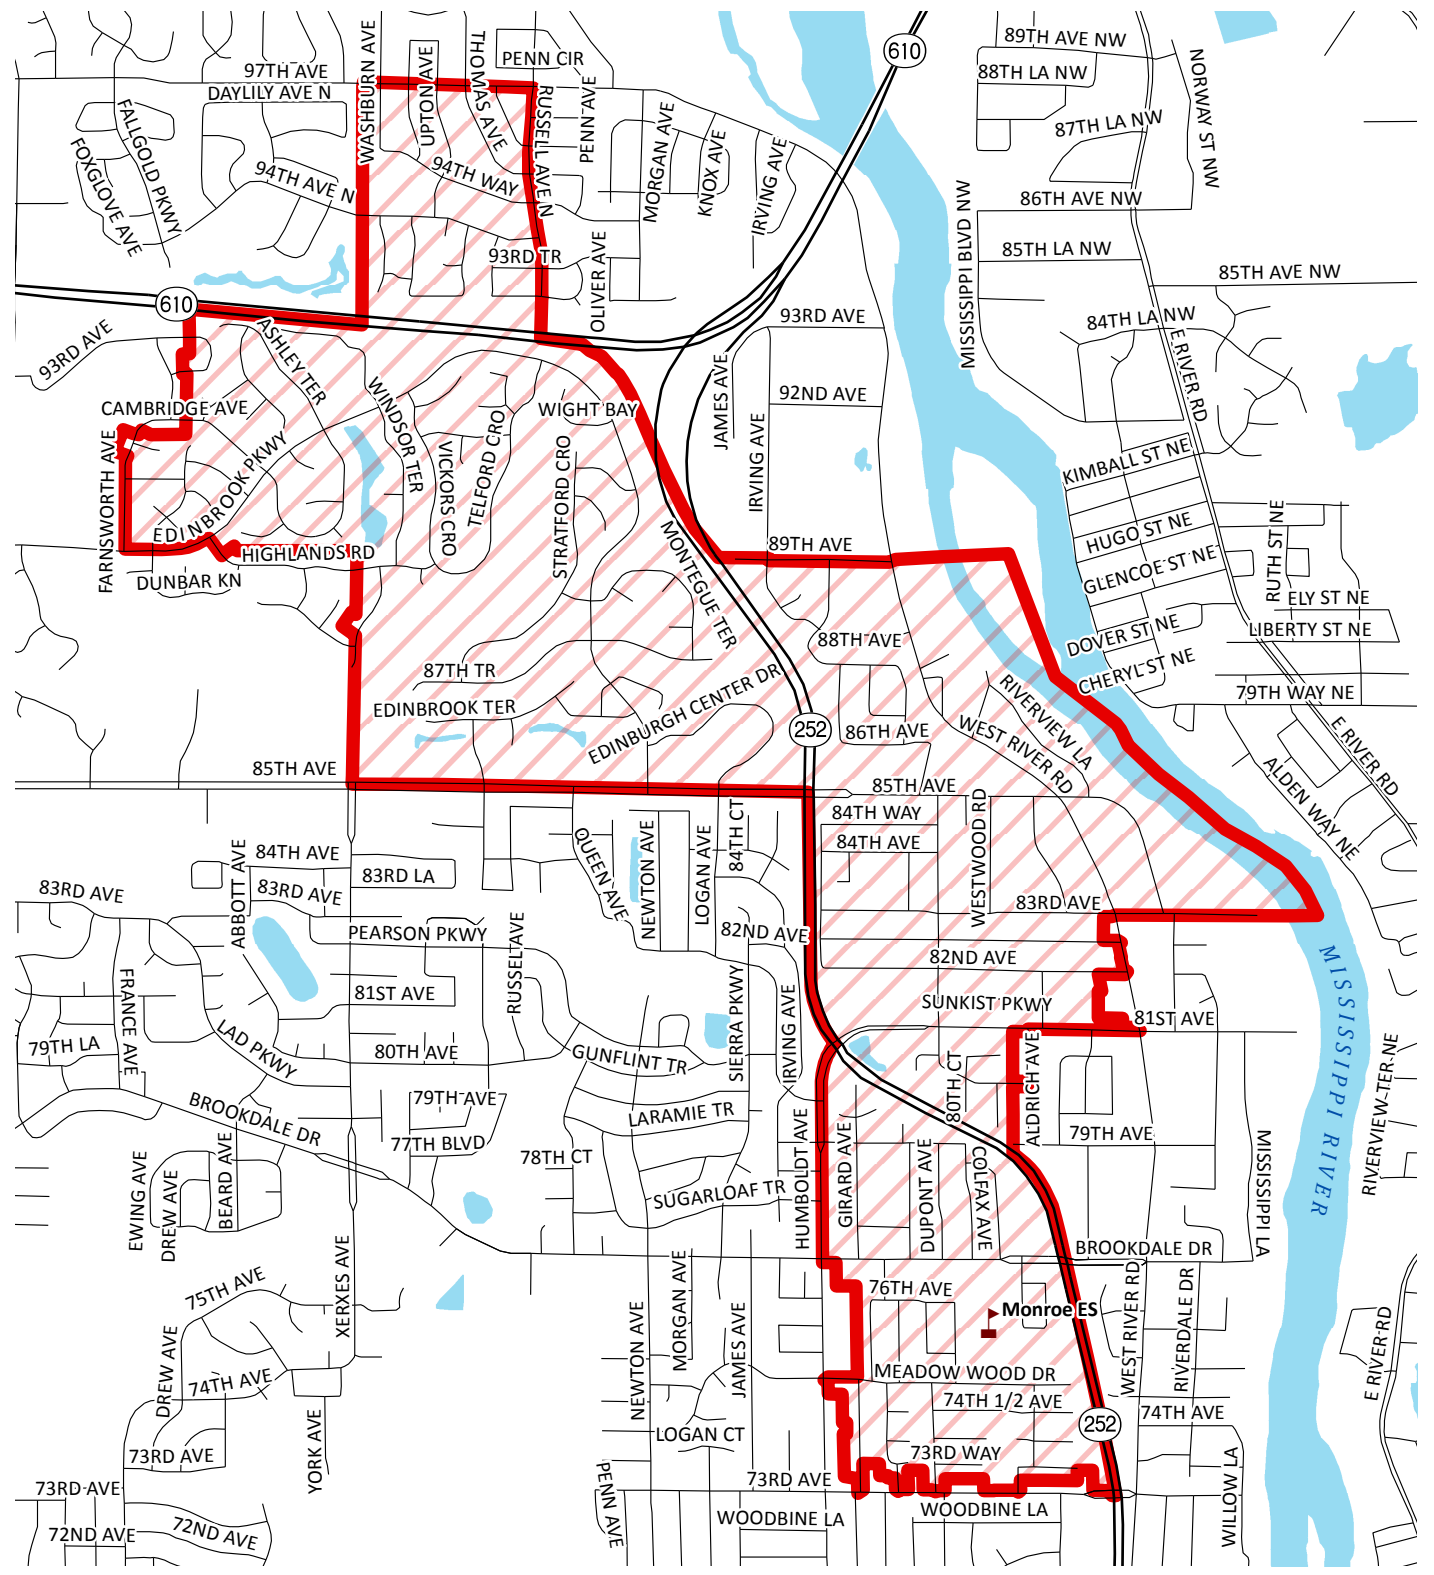

# Monroe Elementary Enrollment Area

-  Anoka-Hennepin School Location
-  Monroe Elementary School Boundary

-  Roads
-  Lakes and Rivers

**Anoka-Hennepin  
School District**

Sources: Anoka-Hennepin School District, MN DOT, MN DNR

**EXCENSUS<sup>INC</sup>** Map Created June 2010