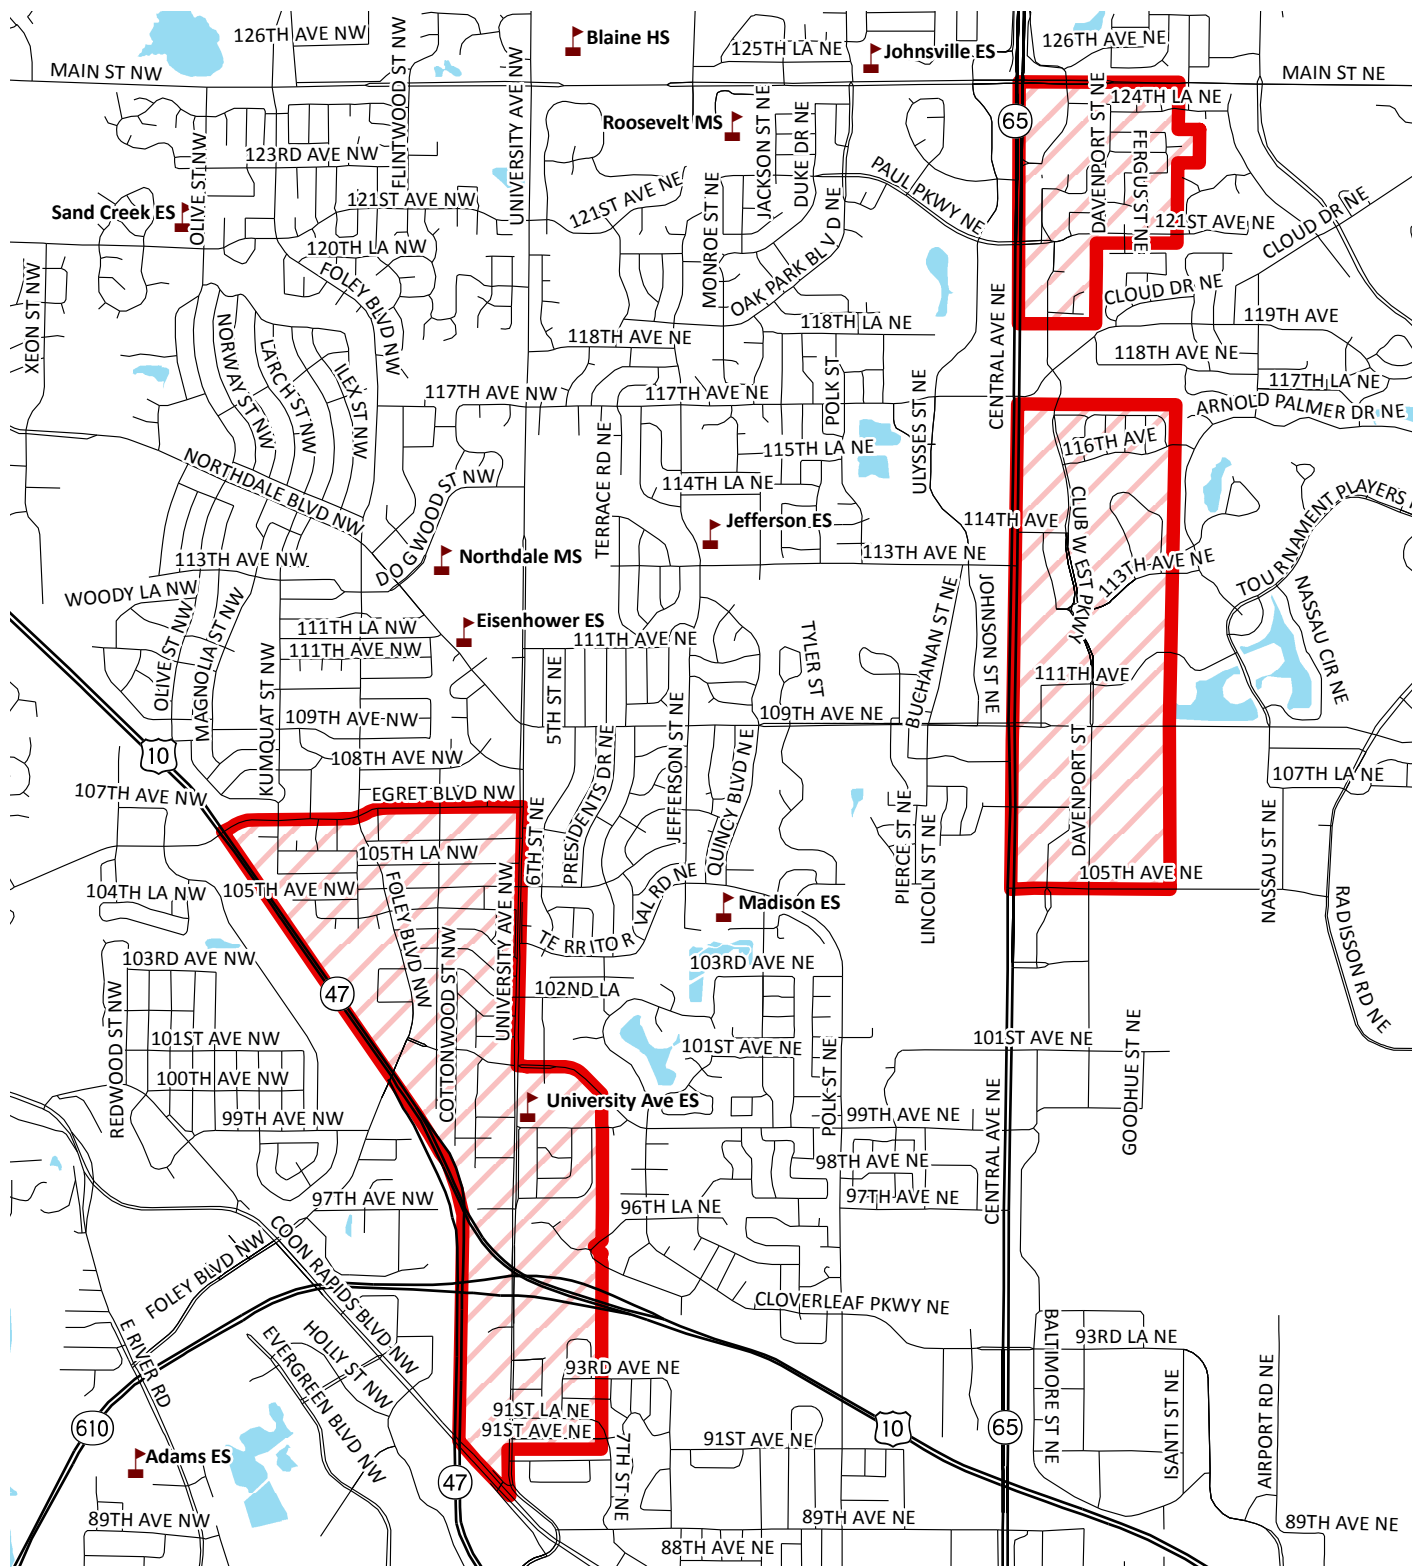

# University Avenue Elementary Enrollment Area

-  Anoka-Hennepin School Location
-  University Avenue Elementary School Boundary

-  Roads
-  Lakes and Rivers

**Anoka-Hennepin  
School District**

Sources: Anoka-Hennepin School District, MN DOT, MN DNR

**EXCENSUS<sup>INC</sup>** Map Created June 2010