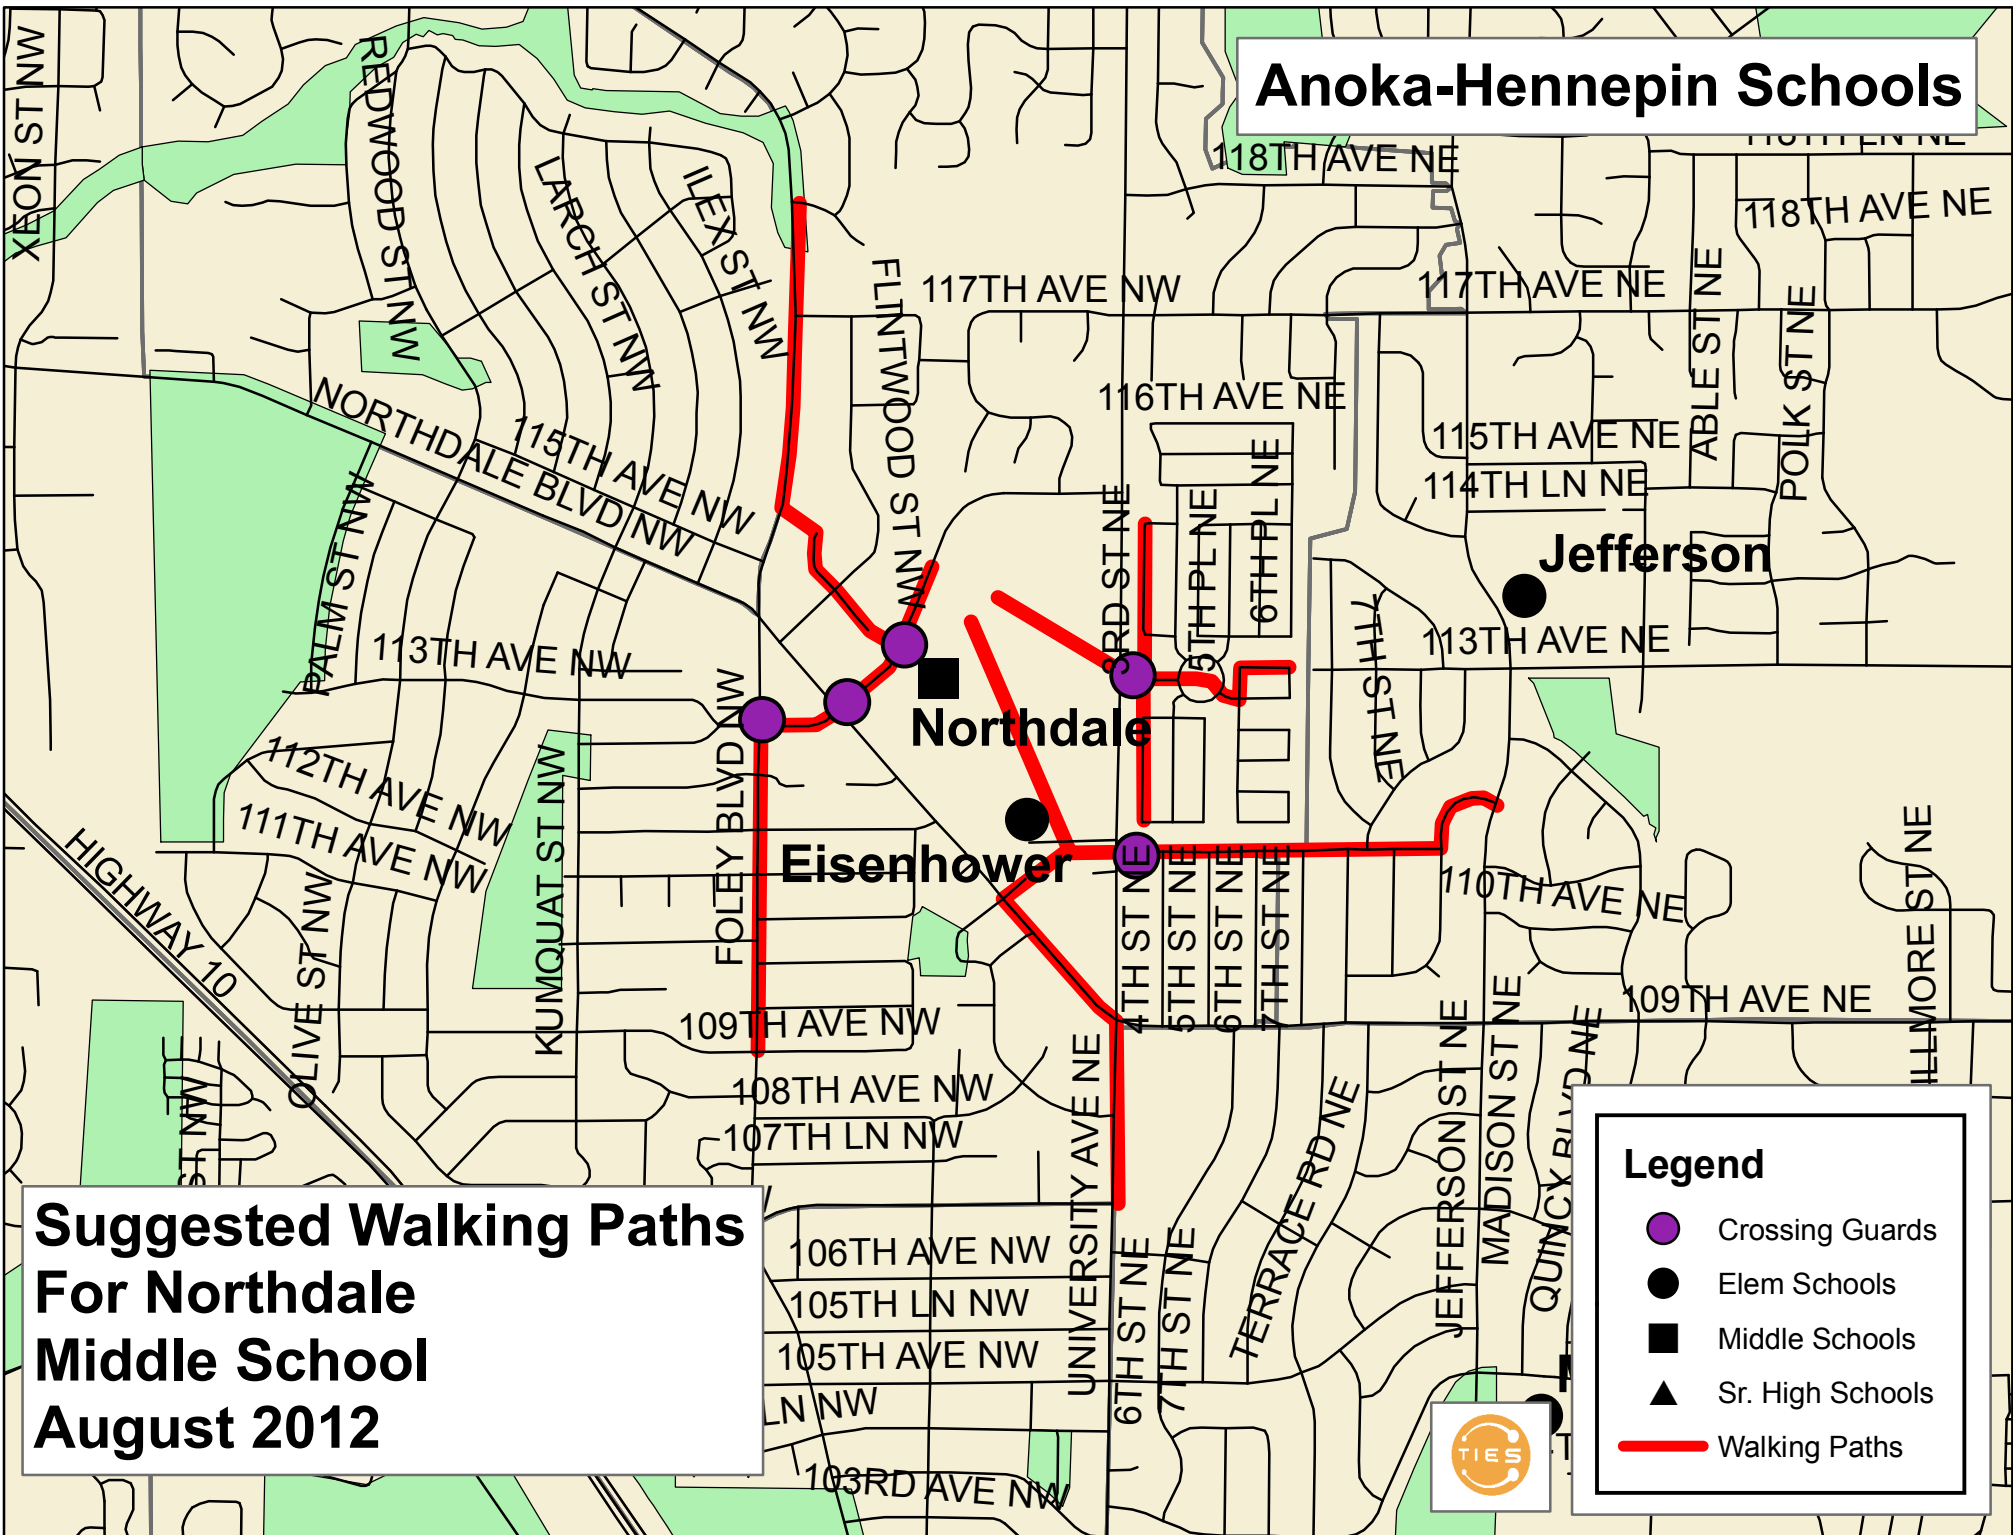

# Anoka-Hennepin Schools

**Suggested Walking Paths  
For Northdale  
Middle School  
August 2012**

## Legend

- Crossing Guards
- Elem Schools
- Middle Schools
- ▲ Sr. High Schools
- Walking Paths